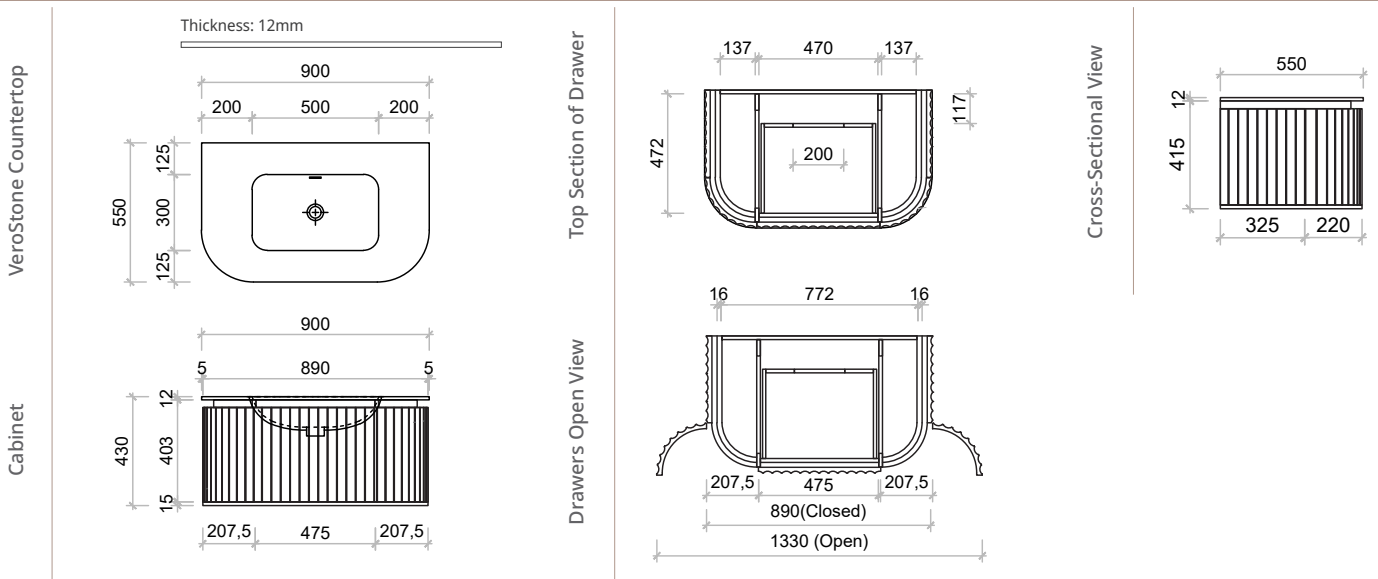

Arlo 900

AR900VTY

Size: 900 (W) x 550 (D) x 430mm (H)

Arlo comes with a single drawer and two doors (left and right hinge) for extra storage.

Includes small vanity storage in matching colour.

Enya vanities are made from premium solid wood multilayer board for stability, wear and water resistance.

Select from either the VeroStone Arlo inset basin or Arlo benchtop in Matte White. For full flexibility, VeroStone tops come with no tapholes and/or waste holes that can be drilled on site.

Arlo is distinguished by its sculpted linear panelling and seamless integrated handles, combining practicality with elegance. A true statement piece, it reflects crafted luxury inside and out.

HOW TO CHOOSE YOUR VANITY

AR900VTY + Cabinet Colour + Basin Name Basin Colour e.g. AR900VTY.WH.OTMW

1 Pick Your Cabinet		2 Pick Your Benchtop		3 Pick Your Basin		
NAME	CODE	CABINET COLOUR	BENCHTOP	BASIN	CODES	BASIN COLOUR
Arlo 900	AR900VTY		Arlo VeroStone Benchtop (only basin code required)	Otis	OT	
				Mae	MAE	
				Tilly	TL	
				Arlo Benchtop only (no basin)	NOBASIN	410 Round: TLRD.WH / TLRD.MW 415 Half Round: TLHR.WH / TLHR.MW 580 Oval: TLOV.WH / TLOV.MW
			Arlo VeroStone Inset	Bo	BO	AR900tt0VTY + Cabinet Colour + NOBASIN e.g. AR900VTY.WH.NOBASIN