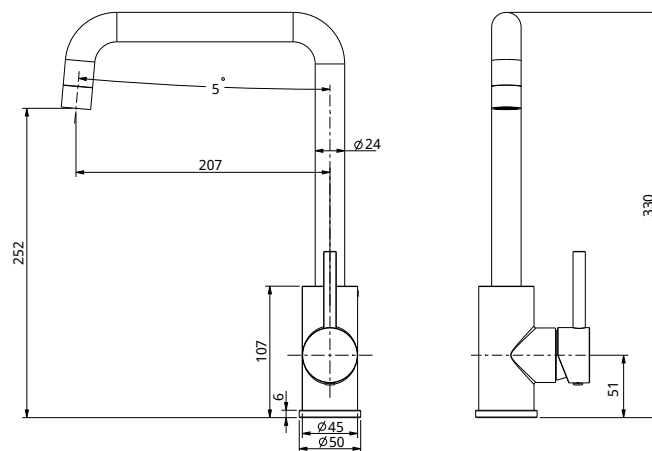

Lead-free 304 Stainless Steel

Suitable for Mains Pressure

European Ceramic Cartridge

Cold Start Technology for energy saving as does not activate hot water system, plus allows close installation against a wall, perfect for kitchen and scullery

Pressure: Min 150kPa / Max 500kPa

65°C Maximum Temperature

6 Star WELS Rating, 4.5L/min

Flexi hose 600mm

Hole Diameter: Min 32 / Max 38 mm

Bench Thickness: Max 63.5mm

Residential Warranty: 10 years

Commercial Warranty: 1 year

5 years on PVD colour finish: Gunmetal, Brushed Brass and Brushed Bronze

For full details on the comprehensive warranty & conditions - see enya.nz/warranty

Enya Tapware is fully compliant with the NZ Building Code. Please see link for full BPIR details: enya.nz/BPIR

Enya tapware combines modern design with reliable performance, offering a range of finishes to suit any kitchen style. Built for everyday use, each piece delivers both function and lasting quality.