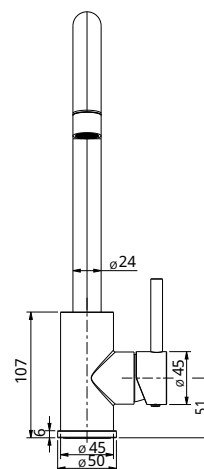

Lead-free 304 Stainless Steel

Suitable for Mains Pressure

European Ceramic Cartridge

Cold Start Technology for energy saving as does not activate hot water system, plus allows close installation against a wall, perfect for kitchen and scullery

Pressure: Min 150kPa / Max 500kPa

65°C Maximum Temperature

6 Star WELS Rating, 4.5L/min

Flexi hose 600mm

Hole Diameter: Min 32 / Max 38 mm

Bench Thickness: Max 63.5mm

Residential Warranty: 10 years

Commercial Warranty: 1 year

5 years on PVD colour finish: Gunmetal, Brushed Brass and Brushed Bronze

For full details on the comprehensive warranty & conditions - see enya.nz/warranty

Enya Tapware is fully compliant with the NZ Building Code. Please see link for full BPIR details: enya.nz/BPIR

Enya tapware combines modern design with reliable performance, offering a range of finishes to suit any kitchen style. Built for everyday use, each piece delivers both function and lasting quality.