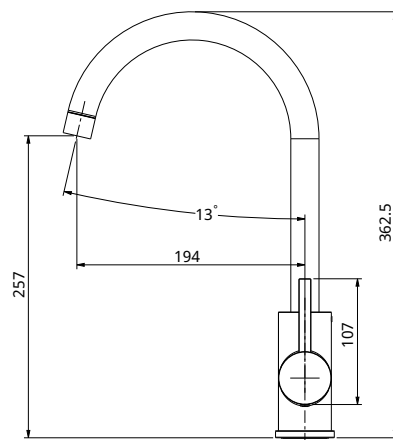

Lead-free 304 Stainless Steel

Suitable for Mains Pressure

European Ceramic Cartridge

Cold Start Technology for energy saving as does not activate hot water system, plus allows close installation against a wall, perfect for kitchen and scullery

Pressure: Min 150kPa / Max 500kPa

65°C Maximum Temperature

6 Star WELS Rating, 4.5L/min

Flexi hose 600mm

Hole Diameter: Min 32 / Max 38 mm

Bench Thickness: Max 63.5mm

Residential Warranty: 10 years

Commercial Warranty: 1 year

5 years on PVD colour finish: Gunmetal, Brushed Brass and Brushed Bronze

For full details on the comprehensive warranty & conditions - see enya.nz/warranty

Enya Tapware is fully compliant with the NZ Building Code. Please see link for full BPIR details: enya.nz/BPIR

Enya tapware combines modern design with reliable performance, offering a range of finishes to suit any kitchen style. Built for everyday use, each piece delivers both function and lasting quality.