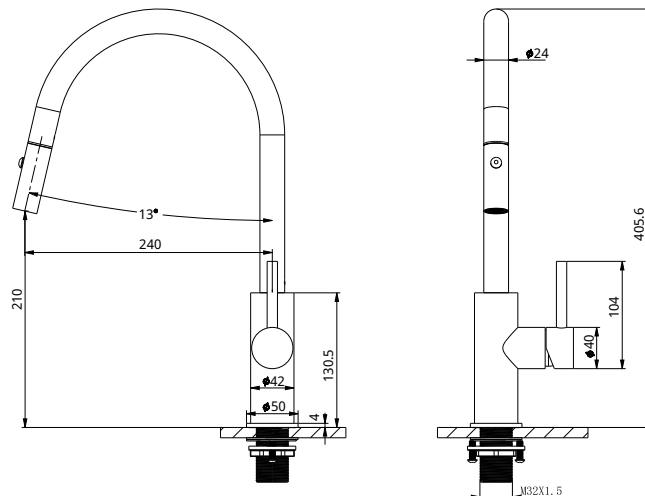

Lead-free 304 Stainless Steel
Suitable for Mains Pressure
European Ceramic Cartridge
Dual Spray Function

Cold Start Technology for energy saving
as does not activate hot water system, plus allows close
installation against a wall, perfect for kitchen and scullery

Pressure: Min 150kPa / Max 500kPa

65°C Maximum Temperature

6 Star WELS Rating, 4.5L/min

Hole Diameter: Min 32 / Max 38 mm

Bench Thickness: Max 63.5mm

Residential Warranty: 10 years

Commercial Warranty: 1 year

5 years on PVD colour finish: Gunmetal, Brushed Brass and Brushed Bronze

For full details on the comprehensive warranty & conditions - see enya.nz/warranty

Enya Tapware is fully compliant with the NZ Building Code.
Please see link for full BPIR details: enya.nz/BPIR

Enya tapware combines modern design with reliable performance, offering a range of finishes to suit any kitchen style.
Built for everyday use, each piece delivers both function and lasting quality.