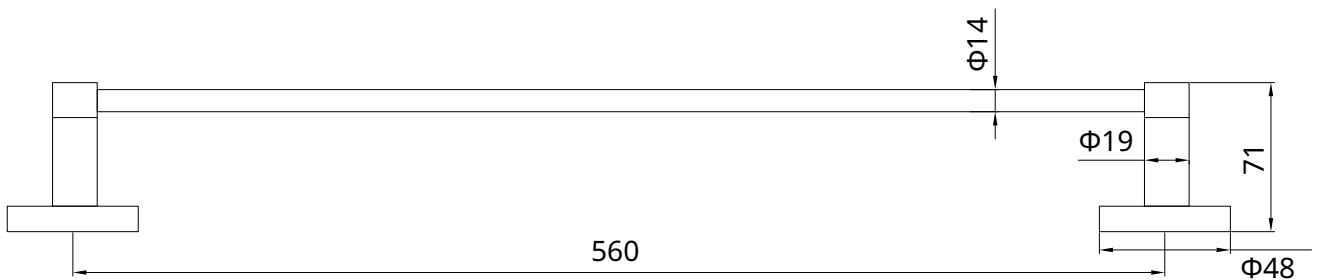

FINISHES & CODES AVAILABLE:

Chrome   Brushed Nickel   Brushed Bronze   Brushed Brass   Gunmetal

VIEW ONLINE