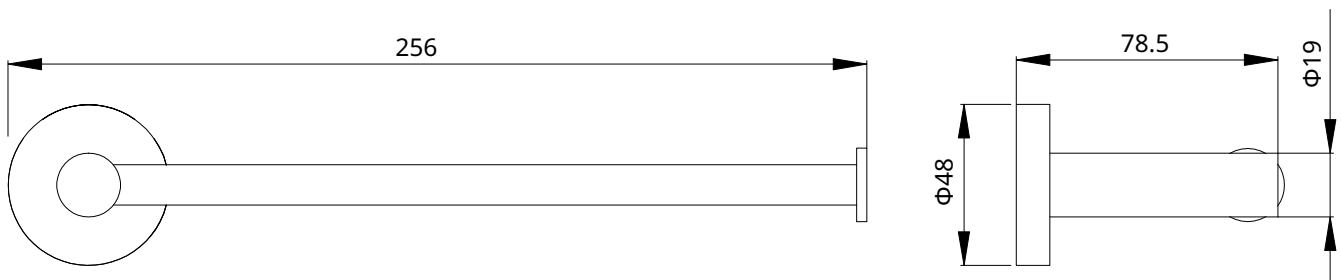

FINISHES & CODES AVAILABLE:

Chrome Brushed Nickel Brushed Bronze Brushed Brass Gunmetal

VIEW ONLINE