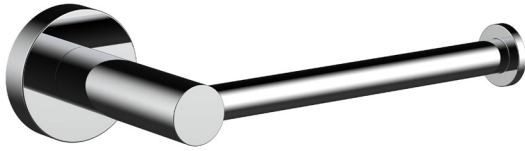

Lusso Toilet Roll Holder

ENLUTRL

Designed to match the Enya tapware range for a cohesive look

Dimensions: H48 x W162 x D78.5

Stainless steel construction

Easy to clean finishes

Wall mount installation

Dual fixings

Residential Warranty: 2 years

Commercial Warranty: 1 year

For full details on the comprehensive warranty and conditions - see enya.nz/warranty

From practical essentials to stylish touches, the Enya range of bathroom accessories delivers both form and function, with cohesive colours and finishes designed to complement matching tapware.

With a bold, modern design and sleek appearance, the Lusso range offers a timeless minimalist style.

FINISHES & CODES AVAILABLE:

Chrome Brushed Nickel Brushed Bronze Brushed Brass Gunmetal

VIEW ONLINE