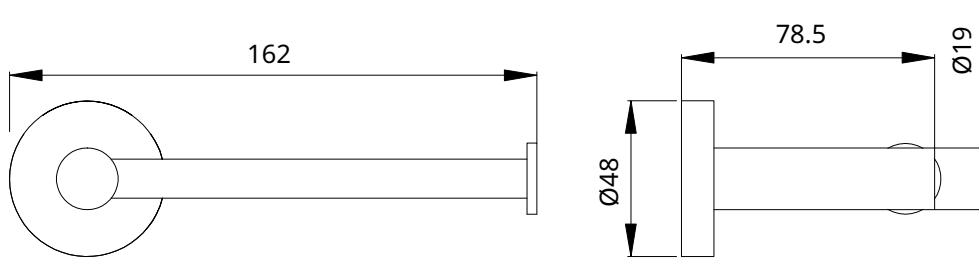

FINISHES & CODES AVAILABLE:

Chrome   Brushed Nickel   Brushed Bronze   Brushed Brass   Gunmetal

VIEW ONLINE