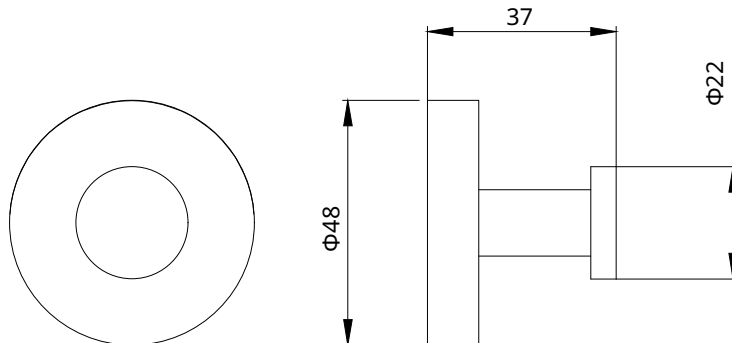

Designed to match the Enya tapware range for a cohesive look

Dimensions: H48 x W22 x D36

Stainless steel construction

Easy to clean finishes

Wall mount installation

Dual fixings

Residential Warranty: 2 years

Commercial Warranty: 1 year

For full details on the comprehensive warranty and conditions - see enya.nz/warranty

From practical essentials to stylish touches, the Enya range of bathroom accessories delivers both form and function, with cohesive colours and finishes designed to complement matching tapware.

With a bold, modern design and sleek appearance, the Lusso range offers a timeless minimalist style.