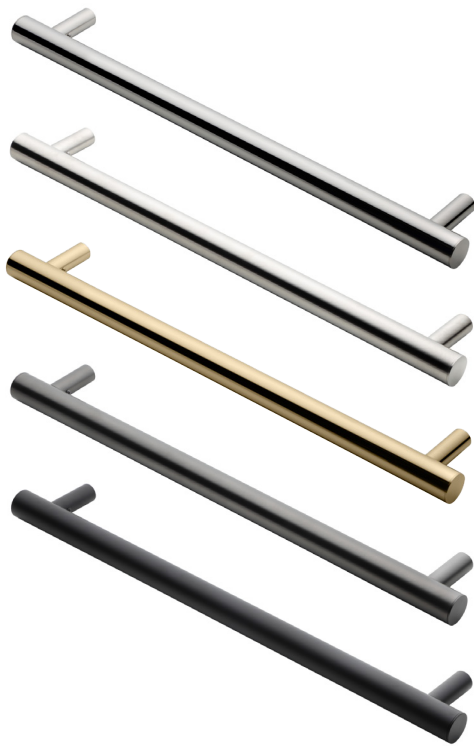

Enya Lusso Rail Towel Warmer 690

ENLURR690

*Please carefully review all installation instructions. Failure to comply with manufacturer's recommendations will void warranty.*

Colour: Polished, Brushed Nickel, Gunmetal, Black  
 Dimensions: W690mm × D100mm × Diameter 38mm  
 Manufactured from stainless steel  
 7 Year Warranty  
 Dual wired  
 12 volt, they require a transformer (sold separately)  
 Zones 1-3 installation, installed horizontally  
 IP47 rated  
 AS/NZ standards compliant

Enya Lusso single bar towel Rails illustrate the beauty of single rail style. They can be grouped on the bathroom wall in numbers as you prefer, and they are available with a choice of four elegant designer finishes.