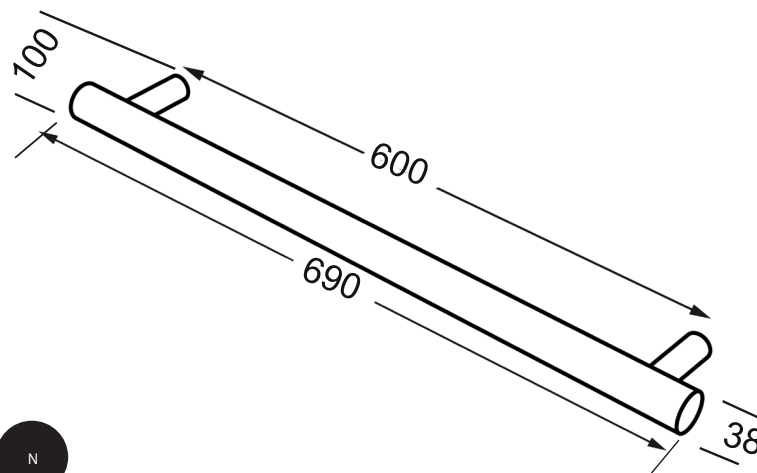

Enya Lusso Rail Towel Warmer 690

ENLURR690

*Please carefully review all installation instructions. Failure to comply with manufacturer's recommendations will void warranty.*

Colour: Polished, Brushed Nickel, Gunmetal, Black  
 Dimensions: W690mm × D100mm × Diameter 38mm  
 Manufactured from stainless steel  
 7 Year Warranty  
 Dual wired  
 12 volt, they require a transformer (sold separately)  
 Zones 1-3 installation, installed horizontally  
 IP47 rated  
 AS/NZ standards compliant

Enya Lusso single bar towel Rails illustrate the beauty of single rail style. They can be grouped on the bathroom wall in numbers as you prefer, and they are available with a choice of four elegant designer finishes.