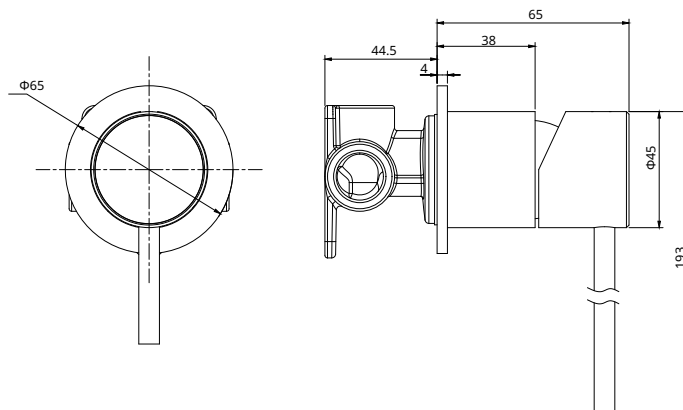

Lusso Care Extended Handle - Shower Mixer

ENCAREHDLSM

*Handle only. Purchase with shower mixer for the set

Lead-free 304 Stainless Steel
 Suitable for Mains Pressure
 European Ceramic Cartridge
 150kPa Minimum Pressure
 500kPa Maximum Pressure
 65°C Maximum Temperature

Enya Tapware is fully compliant with the NZ Building Code.
 Please see link for full BPIR details: enya.nz/BPIR

Enya tapware combines modern design with reliable performance, offering a range of finishes to suit any bathroom style. Built for everyday use, each piece delivers both function and lasting quality.