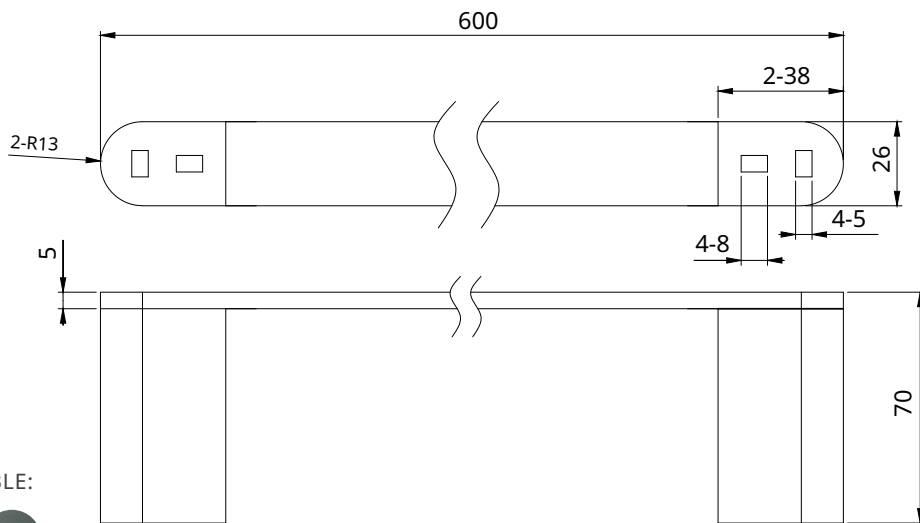

FINISHES & CODES AVAILABLE:

Chrome Brushed Nickel Brushed Bronze Brushed Brass Gunmetal

VIEW ONLINE