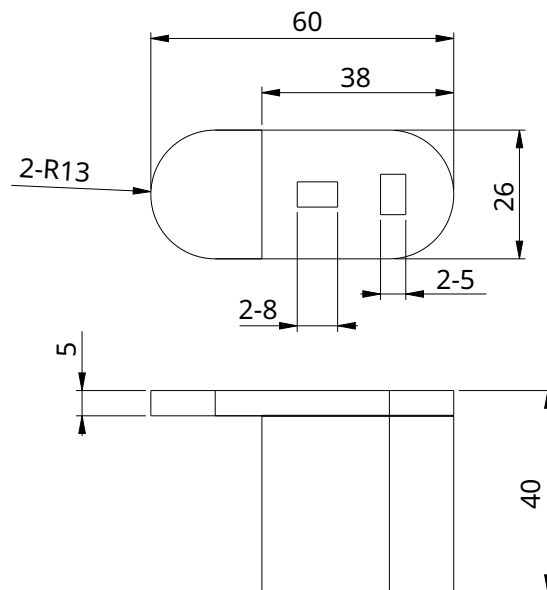

Designed to match the Enya tapware range for a cohesive look

Dimensions: H60 x W26 x D40

Stainless steel construction

Easy to clean finishes

Wall mount installation

Dual fixings

Residential Warranty: 2 years

Commercial Warranty: 1 year

For full details on the comprehensive warranty and conditions - see enya.nz/warranty

From practical essentials to stylish touches, the Enya range of bathroom accessories delivers both form and function, with cohesive colours and finishes designed to complement matching tapware.

The Avalon range features a blend of straight and curved lines for a refined, sophisticated look.