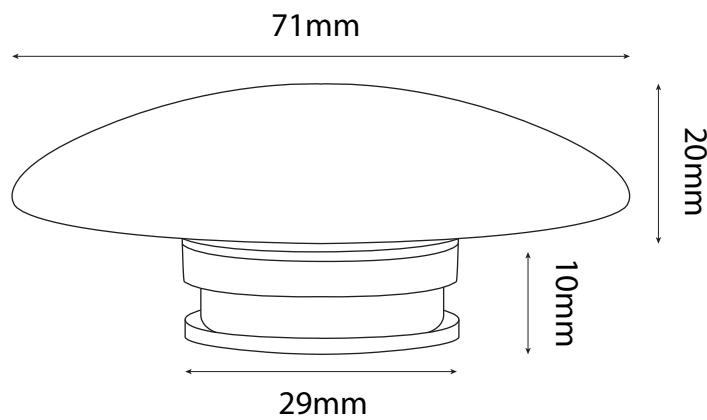

Pop-Up Waste Round Caps

ENYAWASTECAP

Please carefully review all installation instructions. Failure to comply with manufacturer's recommendations will void warranty.

Colour: 6 finishes available

Colourmatched to our Basin ranges Otis & Mae

To be fitted onto waste

Tolerance: $\pm 2\text{mm}$

Our pop-up waste cover caps are colour-matched to our Otis and Mae basin ranges, ensuring a seamless and coordinated finish.

FINISHES & CODES AVAILABLE: