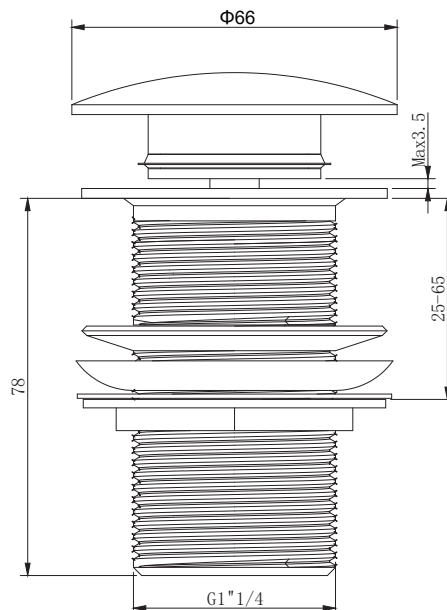

Pop Up Waste

ENPOPWST

32mm Connection  
 Brass Construction  
 5 finishes available: Chrome, Brushed Nickel,  
 Brushed Bronze, Brushed Brass, Gunmetal  
 Warranty: 1 year

Our pop-up wastes are designed for a sleek, polished finish that elevates any basin.  
 Colour-matched to our tapware for a perfectly cohesive look.