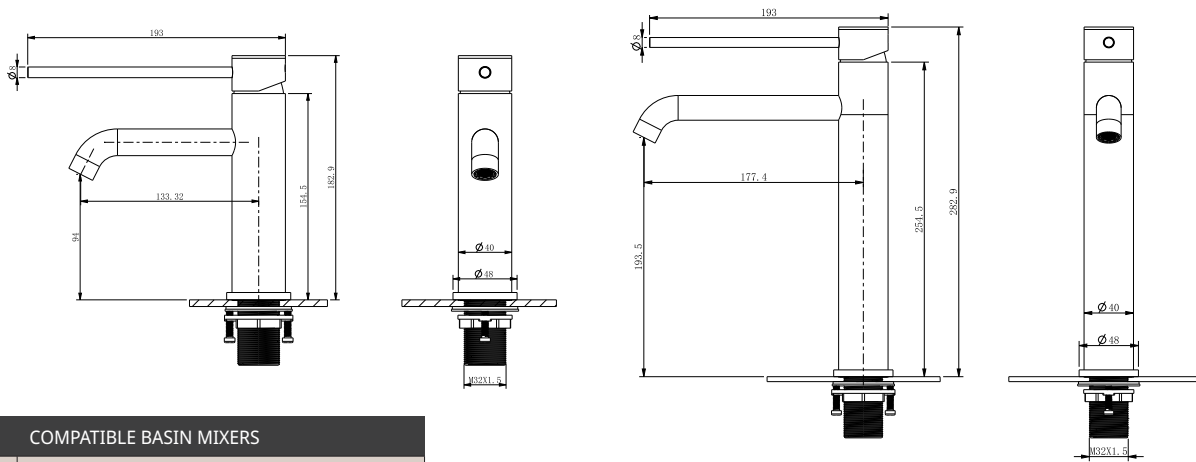

Enya Tapware is fully compliant with the NZ Building Code.
 Please see link for full BPIR details: enya.nz/BPIR

Enya tapware combines modern design with reliable performance, offering a range of finishes to suit any bathroom style. Built for everyday use, each piece delivers both function and lasting quality.