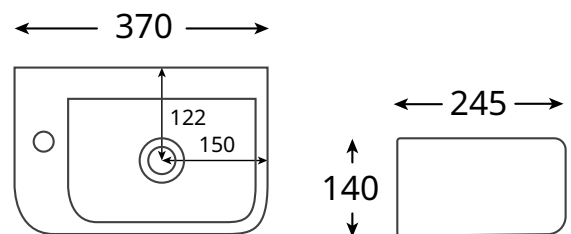

Enya Cleo Wall Basin

CLEO370.WH.LH | CLEO370.WH.RH

Size: 370mm

Colour: Gloss White

Fineline Ceramic

Left and right hand configuration available

Chrome overflow cap included

Residential Warranty: 10 years

Commercial Warranty: 1 year

*Tapware and waste not included.

Enya basins bring together refined design and lasting finishes to complete your bathroom with style. The Cleo Wall Basin is a simple and elegant choice. Choose left or right hand side.

Left hand configuration

Right hand configuration

FINISHES & CODES AVAILABLE:

Left Hand
White Gloss

CLEO370.WH.LH

Right Hand
White Gloss

CLEO370.WH.RH

VIEW ONLINE