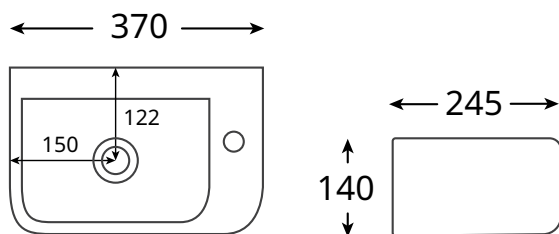

Enya Cleo Wall Basin

CLEO370.WH.LH | CLEO370.WH.RH

Size: 370mm

Colour: Gloss White

Fineline Ceramic

Left and right hand configuration available

Chrome overflow cap included

Residential Warranty: 10 years

Left hand configuration

Right hand configuration

FINISHES & CODES AVAILABLE:

Left Hand
White Gloss

CLEO370.WH.LH

Right Hand
White Gloss

CLEO370.WH.RH

VIEW ONLINE