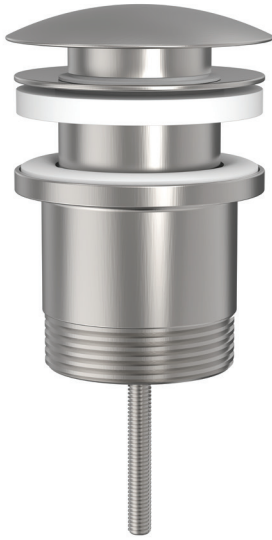

## Bath Waste Top Fix Pop Up

## ENBWTOPFIX

40mm Connection

Brass Construction

5 finishes available: Chrome, Brushed Nickel, Brushed Bronze, Brushed Brass, Gunmetal

Warranty: 1 year

Our pop-up wastes are designed for a sleek, polished finish that elevates any bath. Colour-matched to our tapware for a perfectly cohesive look.

### FINISHES & CODES AVAILABLE:

Chrome Brushed Nickel Brushed Bronze Brushed Brass Gunmetal