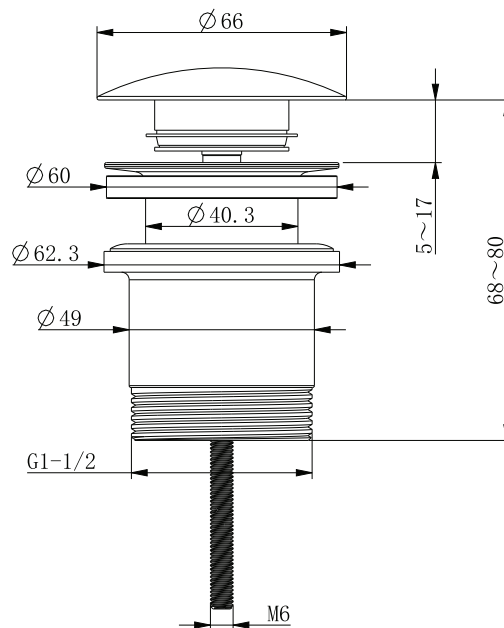

## ENBWTOPFIX

40mm Connection

Brass Construction

5 finishes available: Chrome, Brushed Nickel, Brushed Bronze, Brushed Brass, Gunmetal

Warranty: 1 year

Our pop-up wastes are designed for a sleek, polished finish that elevates any bath. Colour-matched to our tapware for a perfectly cohesive look.