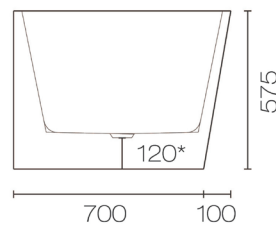

Dimensions: W1700mm × D800mm × H570mm

Sanitary Grade Acrylic Material

10 Year Warranty

49kg

Includes 40mm Waste

Back to Wall / Freestanding Installation

Designed with clean and simple lines, the Enya Back To Wall Bath gives ample interior space for maximum comfort. Available in range of sizes and configurations, including corner models for smaller bathrooms.

*Note Critical Dimension

White

VIEW ONLINE