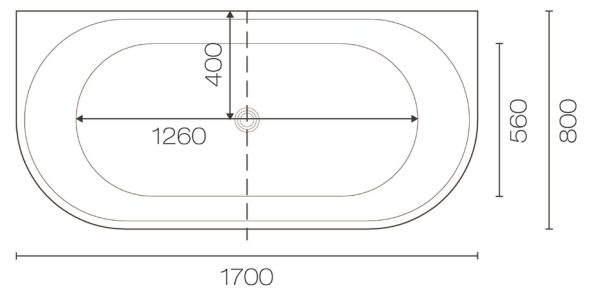

Dimensions: W1700mm × D800mm × H570mm

Sanitary Grade Acrylic Material

10 Year Warranty

49kg

Includes 40mm Waste

Back to Wall / Freestanding Installation

Designed with clean and simple lines, the Enya Back To Wall Bath gives ample interior space for maximum comfort. Available in range of sizes and configurations, including corner models for smaller bathrooms.

*Note Critical Dimension

White

VIEW ONLINE