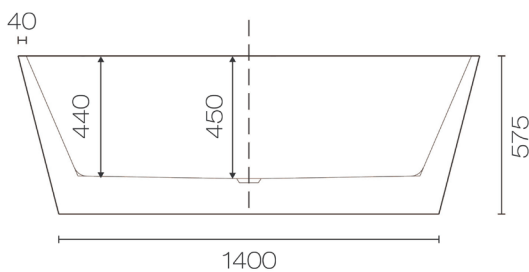

Dimensions: W1700mm × D800mm × H570mm

Sanitary Grade Acrylic Material

10 Year Warranty

49kg

Includes 40mm Waste

Back to Wall / Freestanding Installation

Designed with clean and simple lines, the Enya Back To Wall Bath gives ample interior space for maximum comfort. Available in range of sizes and configurations, including corner models for smaller bathrooms.

*Note Critical Dimension

White

VIEW ONLINE