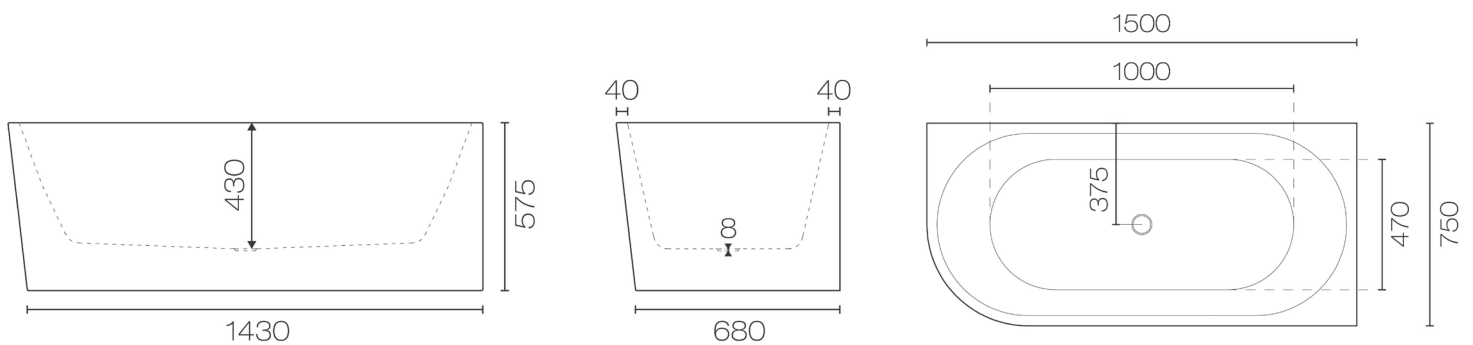

Avalon Right Corner Back to Wall Bath 1500

ENYARHB1500

Please carefully review all installation instructions. Failure to comply with manufacturer's recommendations will void warranty.

Colour: White Gloss
 Dimensions: W1500mm × D750mm × H580mm
 Sanitary Grade Acrylic Material
 10 Year Warranty
 41kg
 Includes 40mm Waste
 Back to Wall / Freestanding Installation

Designed with clean and simple lines, the Enya Back To Wall Bath gives ample interior space for maximum comfort. Available in range of sizes and configurations, including corner models for smaller bathrooms.

*Note Critical Dimension

FINISHES AVAILABLE:

White

VIEW ONLINE