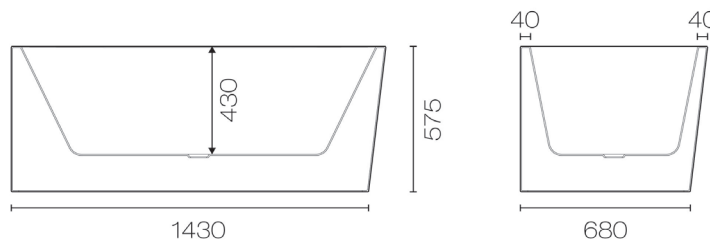

Avalon Left Corner Back to Wall Bath 1500

ENYALHB1500

Please carefully review all installation instructions. Failure to comply with manufacturer's recommendations will void warranty.

Colour: White Gloss
 Dimensions: W1500mm × D750mm × H580mm
 Sanitary Grade Acrylic Material
 10 Year Warranty
 41kg
 Includes 40mm Waste
 Back to Wall / Freestanding Installation

Designed with clean and simple lines, the Enya Back To Wall Bath gives ample interior space for maximum comfort. Available in range of sizes and configurations, including corner models for smaller bathrooms.