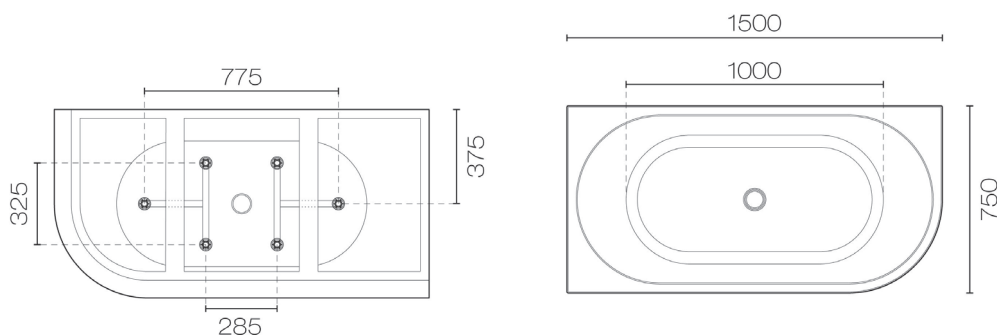

Avalon Left Corner Back to Wall Bath 1500

ENYALHB1500

Please carefully review all installation instructions. Failure to comply with manufacturer's recommendations will void warranty.

Colour: White Gloss
 Dimensions: W1500mm × D750mm × H580mm
 Sanitary Grade Acrylic Material
 10 Year Warranty
 41kg
 Includes 40mm Waste
 Back to Wall / Freestanding Installation

Designed with clean and simple lines, the Enya Back To Wall Bath gives ample interior space for maximum comfort. Available in range of sizes and configurations, including corner models for smaller bathrooms.