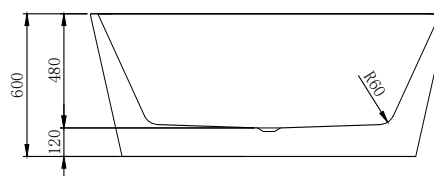

Dimensions: L1500mm × W750mm × D600mm

Sanitary Grade, Fibreglass Reinforced Acrylic

5 Year Warranty

49kg

40mm Waste Required (Not Included)

Back to Wall / Freestanding Installation

Designed with clean and simple lines, the Enya-V Back To Wall Bath gives ample interior space for maximum comfort.