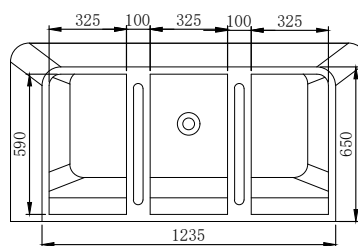

Dimensions: L1500mm × W750mm × D600mm

Sanitary Grade, Fibreglass Reinforced Acrylic

5 Year Warranty

49kg

40mm Waste Required (Not Included)

Back to Wall / Freestanding Installation

Designed with clean and simple lines, the Enya-V Back To Wall Bath gives ample interior space for maximum comfort.