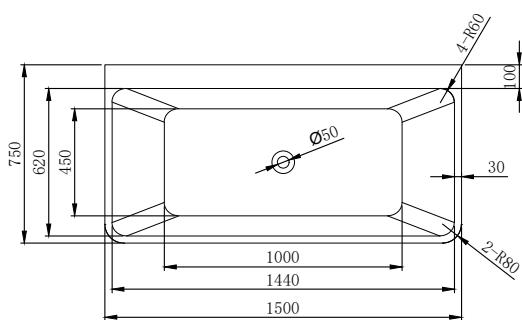

Dimensions: L1500mm × W750mm × D600mm

Sanitary Grade, Fibreglass Reinforced Acrylic

5 Year Warranty

49kg

40mm Waste Required (Not Included)

Back to Wall / Freestanding Installation

Designed with clean and simple lines, the Enya-V Back To Wall Bath gives ample interior space for maximum comfort.