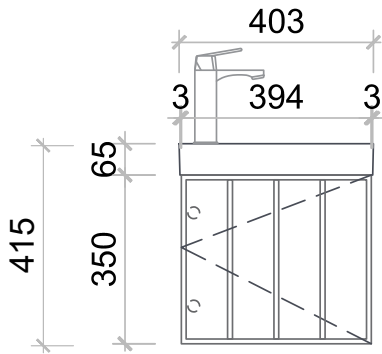

Size: 400 (W) x 220 (D) x 415mm (H)

Ceramic Basin | Gloss white & matte white

Basin is reversible | Left or right hand side

Enya vanities are made from premium solid wood multilayer board for stability, wear and water resistance.

Available in premium matte white paint finish or American Oak timber veneer in Natural Oak, Ebony Oak or Walnut Oak.

Premium soft close Blum door hinges.

Vanity cabinet is a single door is hinged on the left hand side.

Residential Warranty: 5 years | Commercial Warranty: 1 year

Freya is distinguished by its sculpted linear panelling and seamless integrated handles, combining practicality with elegance. A true statement piece, it reflects crafted luxury inside and out.