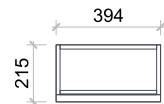

Freya 400

FR400VTY

Size: 400 (W) x 220 (D) x 415mm (H)

Ceramic Basin | Gloss white & matte white

Basin is reversible | Left or right hand side

Enya vanities are made from premium solid wood multilayer board for stability, wear and water resistance.

Available in premium matte white paint finish or American Oak timber veneer in Natural Oak, Ebony Oak or Walnut Oak.

Premium soft close Blum door hinges.

Vanity cabinet is a single door is hinged on the left hand side.

Residential Warranty: 5 years | Commercial Warranty: 1 year

Freya is distinguished by its sculpted linear panelling and seamless integrated handles, combining practicality with elegance. A true statement piece, it reflects crafted luxury inside and out.

Cabinet

HOW TO CHOOSE YOUR VANITY

FR400VTY + Cabinet Colour + Basin Colour e.g. **FR400VTY.WH.MW**

1 Pick Your Cabinet

1 Pick Your Basin

NAME	CODE	CABINET COLOUR	BASIN COLOUR
Freya 400	FR400VTY	WH White NO Natural Oak EO Ebony Oak WO Walnut Oak	WH Gloss White MW Matte White