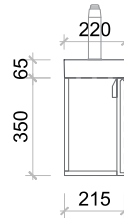

Freya 400

FR400VTY

Size: 400 (W) x 220 (D) x 415mm (H)

Ceramic Basin | Gloss white & matte white

Basin is reversible | Left or right hand side

Enya vanities are made from premium solid wood multilayer board for stability, wear and water resistance.

Available in premium matte white paint finish or American Oak timber veneer in Natural Oak, Ebony Oak or Walnut Oak.

Premium soft close Blum door hinges.

Vanity cabinet is a single door is hinged on the left hand side.

Residential Warranty: 5 years | Commercial Warranty: 1 year

Freya is distinguished by its sculpted linear panelling and seamless integrated handles, combining practicality with elegance. A true statement piece, it reflects crafted luxury inside and out.

Cabinet and Basin

HOW TO CHOOSE YOUR VANITY

FR400VTY + Cabinet Colour + Basin Colour e.g. **FR400VTY.WH.MW**

1 Pick Your Cabinet

1 Pick Your Basin

NAME	CODE	CABINET COLOUR	BASIN COLOUR
Freya 400	FR400VTY	WH White NO Natural Oak EO Ebony Oak WO Walnut Oak	WH Gloss White MW Matte White