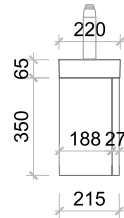

Freya 400

FR400VTY

Size: 400 (W) x 220 (D) x 415mm (H)

Ceramic Basin | Gloss white & matte white

Basin is reversible | Left or right hand side

Enya vanities are made from premium solid wood multilayer board for stability, wear and water resistance.

Available in premium matte white paint finish or American Oak timber veneer in Natural Oak, Ebony Oak or Walnut Oak.

Premium soft close Blum door hinges.

Vanity cabinet is a single door is hinged on the left hand side.

Residential Warranty: 5 years | Commercial Warranty: 1 year

Freya is distinguished by its sculpted linear panelling and seamless integrated handles, combining practicality with elegance. A true statement piece, it reflects crafted luxury inside and out.

Cabinet and Basin

HOW TO CHOOSE YOUR VANITY

FR400VTY + Cabinet Colour + Basin Colour e.g. **FR400VTY.WH.MW**

1 Pick Your Cabinet

1 Pick Your Basin

NAME	CODE	CABINET COLOUR	BASIN COLOUR
Freya 400	FR400VTY	WH White NO Natural Oak EO Ebony Oak WO Walnut Oak	WH Gloss White MW Matte White