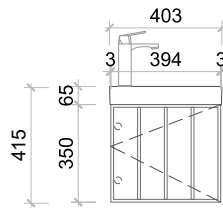

Cabinet and Basin