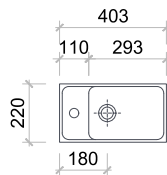

Freya 400

FR400VTY

Size: 400 (W) x 220 (D) x 415mm (H)

Ceramic Basin | Gloss white & matte white

Basin is reversible | Left or right hand side

Enya vanities are made from premium solid wood multilayer board for stability, wear and water resistance.

Available in premium matte white paint finish or American Oak timber veneer in Natural Oak, Ebony Oak or Walnut Oak.

Premium soft close Blum door hinges.

Vanity cabinet is a single door is hinged on the left hand side.

Residential Warranty: 5 years | Commercial Warranty: 1 year

Freya is distinguished by its sculpted linear panelling and seamless integrated handles, combining practicality with elegance. A true statement piece, it reflects crafted luxury inside and out.

Basin

HOW TO CHOOSE YOUR VANITY

FR400VTY + Cabinet Colour + Basin Colour e.g. **FR400VTY.WH.MW**

1 Pick Your Cabinet

1 Pick Your Basin

NAME	CODE	CABINET COLOUR	BASIN COLOUR
Freya 400	FR400VTY	WH White NO Natural Oak EO Ebony Oak WO Walnut Oak	WH Gloss White MW Matte White