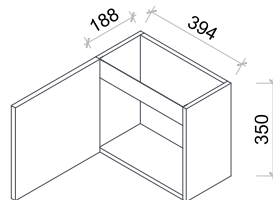

Freya 400

FR400VTY

Size: 400 (W) x 220 (D) x 415mm (H)

Ceramic Basin | Gloss white & matte white

Basin is reversible | Left or right hand side

Enya vanities are made from premium solid wood multilayer board for stability, wear and water resistance.

Available in premium matte white paint finish or American Oak timber veneer in Natural Oak, Ebony Oak or Walnut Oak.

Premium soft close Blum door hinges.

Vanity cabinet is a single door is hinged on the left hand side.

Residential Warranty: 5 years | Commercial Warranty: 1 year

Freya is distinguished by its sculpted linear panelling and seamless integrated handles, combining practicality with elegance. A true statement piece, it reflects crafted luxury inside and out.

Cabinet

HOW TO CHOOSE YOUR VANITY

FR400VTY + Cabinet Colour + Basin Colour e.g. **FR400VTY.WH.MW**

1 Pick Your Cabinet

1 Pick Your Basin

NAME	CODE	CABINET COLOUR	BASIN COLOUR
Freya 400	FR400VTY	WH White NO Natural Oak EO Ebony Oak WO Walnut Oak	WH Gloss White MW Matte White