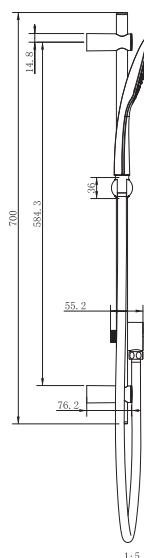

PRODUCT SPECIFICATIONS

PUNCH TYSON MULTI 3 FUNCTION SLIDE SHOWER

PSSMP11

Punch Tyson Multi Function Slide Shower is a modern solution for your bathroom. Featuring three function settings and an adjustable slide rail, it allows for everyday practicality to complete your bathroom.

SPECIFICATIONS

CONSTRUCTION	ABS handpiece, DZR brass rail
PRESSURE TYPE	Mains pressure
MINIMUM PRESSURE	100kPa
MAXIMUM PRESSURE	500kPa
PLUMBING CONNECTIONS	15mm
MAXIMUM TEMPERATURE	65°C
WELS RATING	4 Stars

FEATURES

FUNCTION	Multi function handpiece
SHOWER HOSE	Easy to clean PVC hose

WARRANTY

RESIDENTIAL: 5 years / 12 months parts & labour including handpiece
 COMMERCIAL: 1 year

For full warranty terms and conditions please see www.punchnz.nz/warranty

PRODUCT CODES & FINISHES

PSSMP11
 Chrome

View Online

EXCLUSIVE TO

HARRISON/BLOY
 BATHROOMS • KITCHENS • PLUMBING

punchnz.nz

November 2025

All measurements are nominal. All dimensions are subject to a tolerance of ±3%.