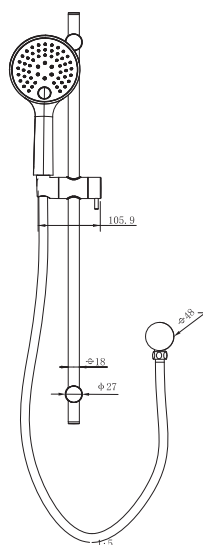

PRODUCT SPECIFICATIONS

PUNCH TYSON MULTI 3 FUNCTION SLIDE SHOWER

PSSMP11

Punch Tyson Multi Function Slide Shower is a modern solution for your bathroom. Featuring three function settings and an adjustable slide rail, it allows for everyday practicality to complete your bathroom.

SPECIFICATIONS

CONSTRUCTION	ABS handpiece, DZR brass rail
PRESSURE TYPE	Mains pressure
MINIMUM PRESSURE	100kPa
MAXIMUM PRESSURE	500kPa
PLUMBING CONNECTIONS	15mm
MAXIMUM TEMPERATURE	65°C
WELS RATING	4 Stars

FEATURES

FUNCTION	Multi function handpiece
SHOWER HOSE	Easy to clean PVC hose

WARRANTY

RESIDENTIAL: 5 years / 12 months parts & labour including handpiece
 COMMERCIAL: 1 year

For full warranty terms and conditions please see www.punchnz.nz/warranty

PRODUCT CODES & FINISHES

PSSMP11
 Chrome

View Online

EXCLUSIVE TO

HARRISON/BLOY
 BATHROOMS • KITCHENS • PLUMBING

punchnz.nz

November 2025

All measurements are nominal. All dimensions are subject to a tolerance of ±3%.