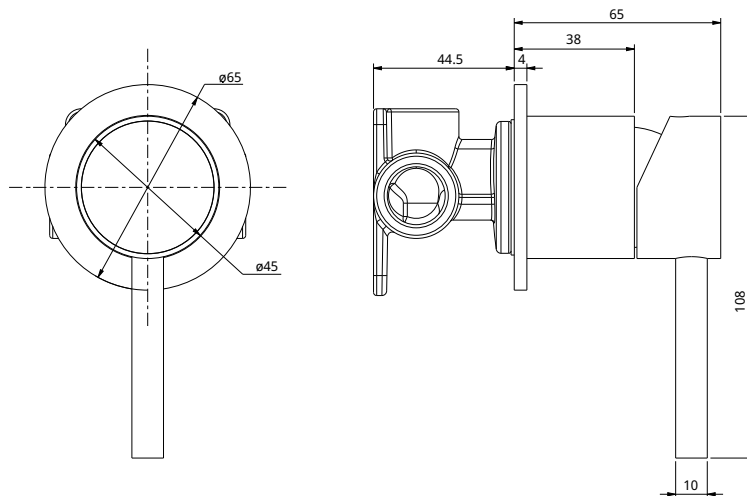

Lusso Shower Mixer

ENLUSM

Lead-free 304 Stainless Steel
 Suitable for Mains Pressure
 European Ceramic Cartridge
 150kPa Minimum Pressure
 500kPa Maximum Pressure
 65°C Maximum Temperature
 Includes pair of lugged nipples

Enya Tapware is fully compliant with the NZ Building Code.
 Please see link for full BPIR details: enya.nz/BPIR

Enya tapware combines modern design with reliable performance, offering a range of finishes to suit any bathroom style. Built for everyday use, each piece delivers both function and lasting quality.