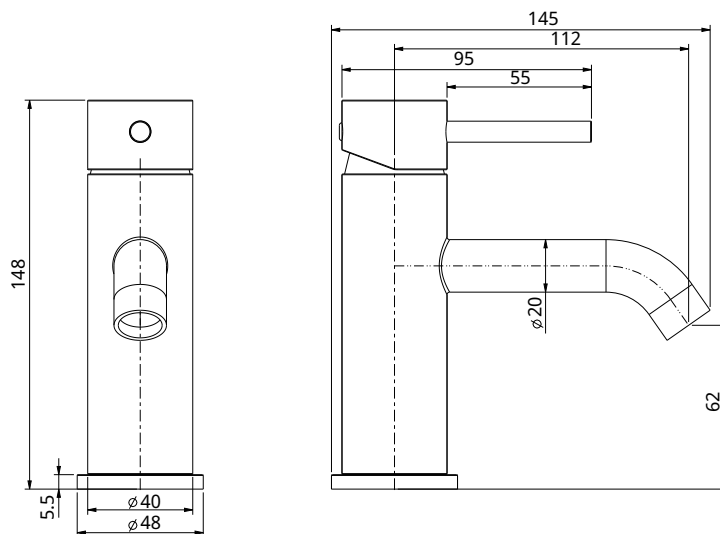

Enya Tapware is fully compliant with the NZ Building Code.
 Please see link for full BPIR details: enya.nz/BPIR

Enya tapware combines modern design with reliable performance, offering a range of finishes to suit any bathroom style. Built for everyday use, each piece delivers both function and lasting quality.