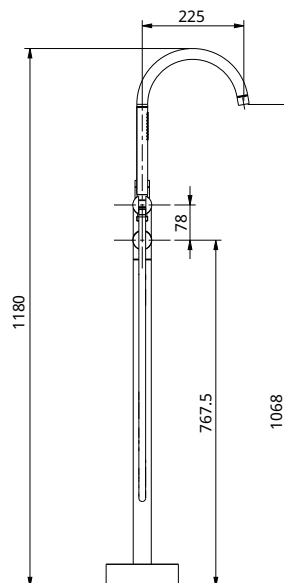

Lusso Floor Standing Bath Mixer with Hand Shower

ENLUFMHS

- Lead-free 304 Stainless Steel
- Suitable for Mains Pressure
- European Ceramic Cartridge
- Check valves included to prevent back flow
- Smooth PVC hose for easy cleaning
- Pressure: Min 150kPa / Max 500kPa
- 65°C Maximum Temperature
- 3 Star WELS Rating, 9L/min
- Flexi hose 770mm
- Residential Warranty: 10 years
- Commercial Warranty: 1 year
- 5 years on PVD colour finish: Gunmetal, Brushed Brass and Brushed Bronze
- For full details on the comprehensive warranty and conditions - see enya.nz/warranty

Enya Tapware is fully compliant with the NZ Building Code. Please see link for full BPIR details: enya.nz/BPIR

Enya tapware combines modern design with reliable performance, offering a range of finishes to suit any bathroom style. Built for everyday use, each piece delivers both function and lasting quality.