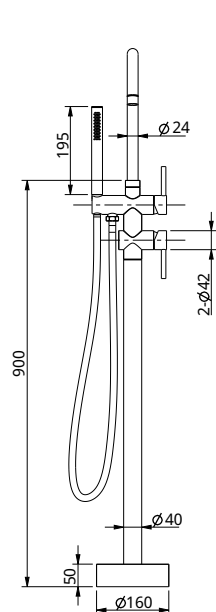

Lusso Floor Standing Bath Mixer with Hand Shower

ENLUFMHS

- Lead-free 304 Stainless Steel
- Suitable for Mains Pressure
- European Ceramic Cartridge
- Check valves included to prevent back flow
- Smooth PVC hose for easy cleaning
- Pressure: Min 150kPa / Max 500kPa
- 65°C Maximum Temperature
- 3 Star WELS Rating, 9L/min
- Flexi hose 770mm
- Residential Warranty: 10 years
- Commercial Warranty: 1 year
- 5 years on PVD colour finish: Gunmetal, Brushed Brass and Brushed Bronze
- For full details on the comprehensive warranty and conditions - see enya.nz/warranty

Enya Tapware is fully compliant with the NZ Building Code. Please see link for full BPIR details: enya.nz/BPIR

Enya tapware combines modern design with reliable performance, offering a range of finishes to suit any bathroom style. Built for everyday use, each piece delivers both function and lasting quality.