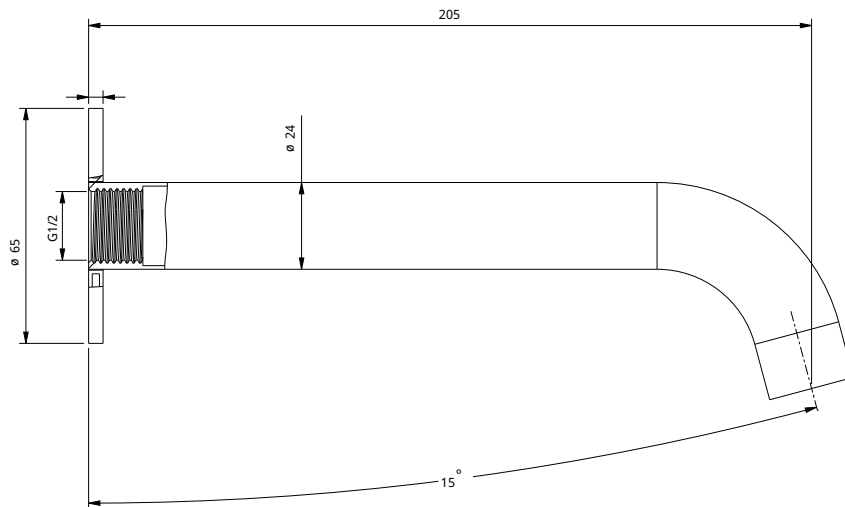

Lusso Bath Spout

ENLUBS

Lead-free 304 Stainless Steel
 Suitable for Mains Pressure
 150kPa Minimum Pressure
 500kPa Maximum Pressure
 65°C Maximum Temperature
 Plumbing Connection 15mm (Female Fitting)

Residential Warranty: 10 years
 Commercial Warranty: 1 year
 5 years on PVD colour finish: Gunmetal,
 Brushed Brass and Brushed Bronze
 For full details on the comprehensive warranty
 and conditions - see enya.nz/warranty

Enya Tapware is fully compliant with the NZ Building Code.
 Please see link for full BPIR details: enya.nz/BPIR

Enya tapware combines modern design with reliable performance, offering a range of finishes to suit any bathroom style. Built for everyday use, each piece delivers both function and lasting quality.