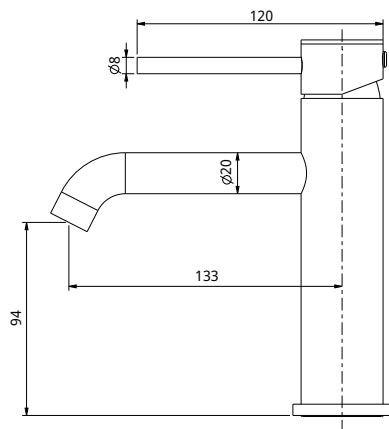

Lead-free 304 Stainless Steel
Suitable for Mains Pressure
European Ceramic Cartridge
150kPa Minimum Pressure
500kPa Maximum Pressure
65°C Maximum Temperature
5 Star WELS Rating, 6L/min
Flexi hose 600mm

Residential Warranty: 10 years
Commercial Warranty: 1 year

5 years on PVD colour finish: Gunmetal,
Brushed Brass and Brushed Bronze

For full details on the comprehensive warranty
and conditions - see enya.nz/warranty

Enya Tapware is fully compliant with the NZ Building Code.
Please see link for full BPIR details: enya.nz/BPIR

Enya tapware combines modern design with reliable performance, offering a range of finishes to suit any bathroom style. Built for everyday use, each piece delivers both function and lasting quality.