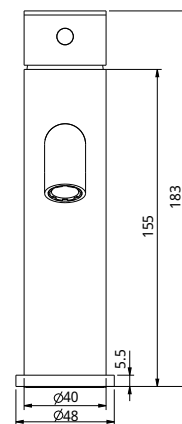

Lead-free 304 Stainless Steel
Suitable for Mains Pressure
European Ceramic Cartridge
150kPa Minimum Pressure
500kPa Maximum Pressure
65°C Maximum Temperature
5 Star WELS Rating, 6L/min
Flexi hose 600mm

Residential Warranty: 10 years
Commercial Warranty: 1 year

5 years on PVD colour finish: Gunmetal,
Brushed Brass and Brushed Bronze

For full details on the comprehensive warranty
and conditions - see enya.nz/warranty

Enya Tapware is fully compliant with the NZ Building Code.
Please see link for full BPIR details: enya.nz/BPIR

Enya tapware combines modern design with reliable performance, offering a range of finishes to suit any bathroom style. Built for everyday use, each piece delivers both function and lasting quality.