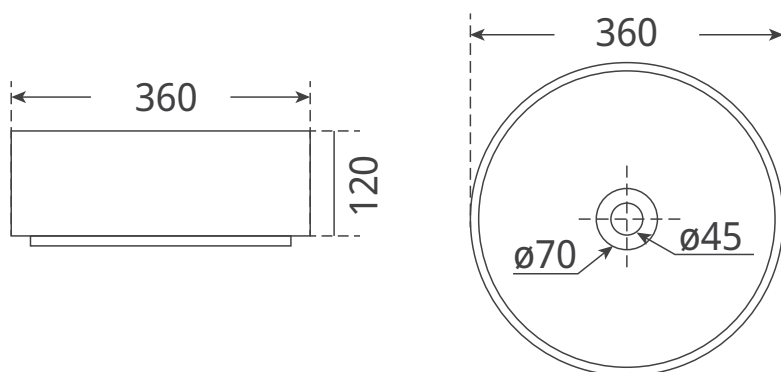

Size: 360x120mm
Colour: 6 finishes available
Finition: Ceramic
Circular shape
Optional matching round caps for pop-up waste also available
Residential Warranty: 10 years
Commercial Warranty: 1 year

BASIN COLOUR	BASIN CODE	POP-UP WASTE CAP CODE
White Gloss	OTIS360.WH	ENYAWASTECAP.WH
Matte White	OTIS360.MW	ENYAWASTECAP.MW
Matte Black	OTIS360.MB	ENYAWASTECAP.MB
Pebble	OTIS360.PB	ENYAWASTECAP.PB
Moss	OTIS360.MS	ENYAWASTECAP.MS
Tussock	OTIS360.TU	ENYAWASTECAP.TU

Make a statement with the Enya Basin Range. Otis is a seamless blend of style and everyday practicality in either gloss white, matte white or beautiful natural coloured countertop basins. Enya makes it easy to achieve the look you want.