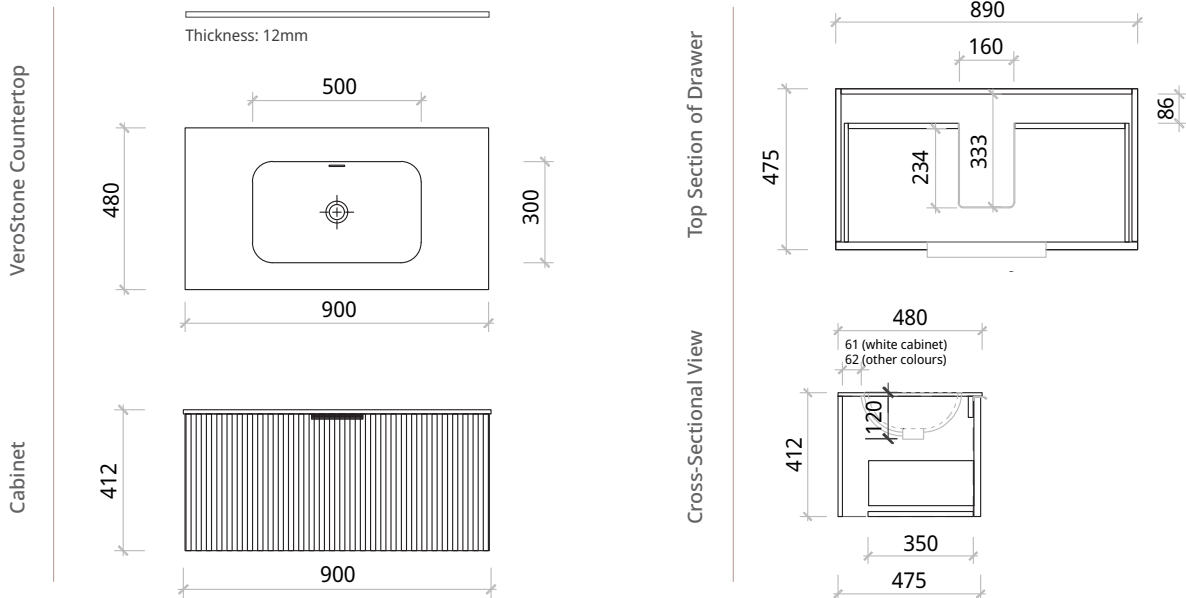

Size: 900 (W) x 480 (D) x 412mm (H)

Includes small vanity storage in matching colour.

Enya vanities are made from premium solid wood multilayer board for stability, wear and water resistance.

Available in either Premium Matte White Paint finish or American Oak timber veneer in Natural Oak, Ebony Oak or Walnut Oak.

Premium soft close Hettich drawer runners.

Handles: Choose from Brushed Brass, Brushed Nickel, Gunmetal & Matte Black.

Residential Warranty: 5 years | Commercial Warranty: 1 year

Select from either the VeroStone Bo inset basin or Ada benchtop in Matte White.

For full flexibility, VeroStone tops come with no tapholes and/or waste holes that can be drilled on site.

Maya is distinguished by its sculpted linear panelling and seamless integrated handles, combining practicality with elegance.

A true statement piece, it reflects crafted luxury inside and out.