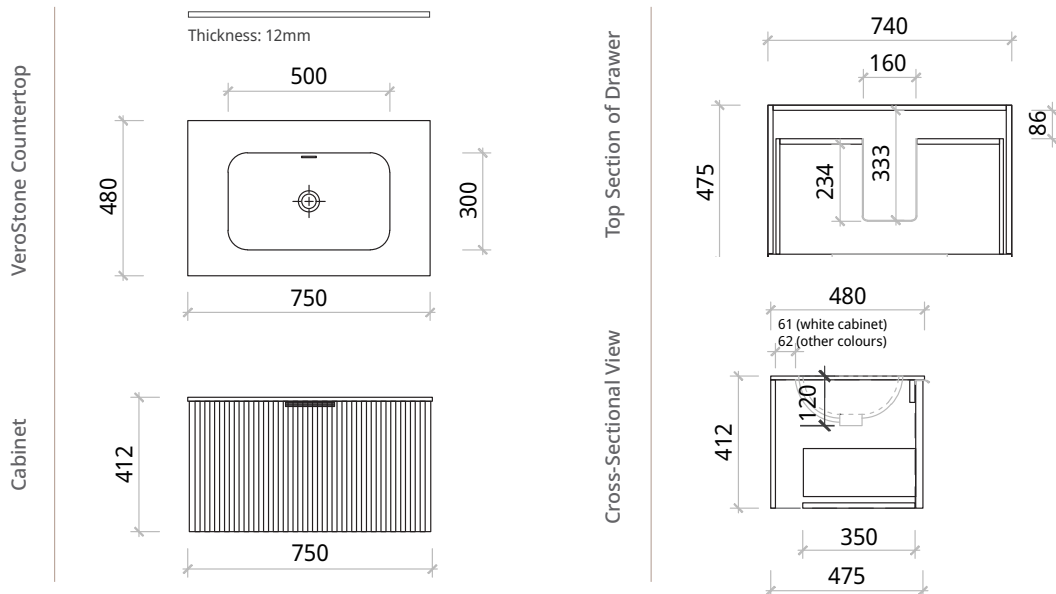

Size: 750 (W) x 480 (D) x 412mm (H)

Includes small vanity storage in matching colour.

Enya vanities are made from premium solid wood multilayer board for stability, wear and water resistance.

Available in either Premium Matte White Paint finish or American Oak timber veneer in Natural Oak, Ebony Oak or Walnut Oak.

Premium soft close Hettich drawer runners.

Handles: Choose from Brushed Brass, Brushed Nickel, Gunmetal & Matte Black.

Residential Warranty: 5 years | Commercial Warranty: 1 year

Select from either the VeroStone Bo inset basin or Ada benchtop in Matte White.

For full flexibility, VeroStone tops come with no tapholes and/or waste holes that can be drilled on site.

Maya is distinguished by its sculpted linear panelling and seamless integrated handles, combining practicality with elegance.

A true statement piece, it reflects crafted luxury inside and out.