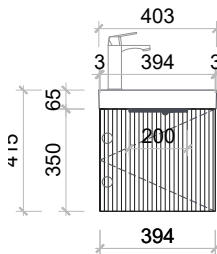

Cabinet and Basin

Basin