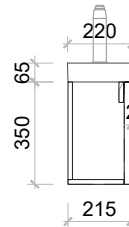

Maya 400

MY400VTY

Size: 400 (W) x 220 (D) x 415mm (H)

Ceramic Basin | Gloss white & matte white

Basin is reversible | Left or right hand side

Enya vanities are made from premium solid wood multilayer board for stability, wear and water resistance.

Available in premium matte white paint finish or American Oak timber veneer in Natural Oak, Ebony Oak or Walnut Oak.

Premium soft close Blum door hinges.

Handles: Choose from Brushed Brass, Brushed Nickel, Gunmetal & Matte Black.

Vanity cabinet is a single door hinged on the left hand side.

Residential Warranty: 5 years | Commercial Warranty: 1 year

Maya is distinguished by its sculpted linear panelling and seamless integrated handles, combining practicality with elegance. A true statement piece, it reflects crafted luxury inside and out.

Cabinet

HOW TO CHOOSE YOUR VANITY

MY400VTY + Cabinet Colour + Basin Colour e.g. **MY400VTY.WH.MW.BB**

1 Pick Your Cabinet		1 Pick Your Basin		3 Pick Your Handle							
NAME	CODE	CABINET COLOUR		BASIN COLOUR		HANDLE COLOURS					
Maya 400	MY400VTY	☐ WH White	☐ NO Natural Oak	☐ EO Ebony Oak	☐ WO Walnut Oak	☐ WH Gloss White	☐ MW Matte White	☐ BB Brushed Brass	☐ BN Brushed Nickel	☐ GN Gunmetal	☐ MB Matte Black