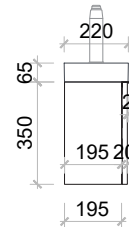

Maya 400

MY400VTY

Size: 400 (W) x 220 (D) x 415mm (H)

Ceramic Basin | Gloss white & matte white

Basin is reversible | Left or right hand side

Enya vanities are made from premium solid wood multilayer board for stability, wear and water resistance.

Available in premium matte white paint finish or American Oak timber veneer in Natural Oak, Ebony Oak or Walnut Oak.

Premium soft close Blum door hinges.

Handles: Choose from Brushed Brass, Brushed Nickel, Gunmetal & Matte Black.

Vanity cabinet is a single door hinged on the left hand side.

Residential Warranty: 5 years | Commercial Warranty: 1 year

Maya is distinguished by its sculpted linear panelling and seamless integrated handles, combining practicality with elegance. A true statement piece, it reflects crafted luxury inside and out.

Cabinet and Basin

Basin

Cabinet

HOW TO CHOOSE YOUR VANITY

MY400VTY + Cabinet Colour + Basin Colour e.g. **MY400VTY.WH.MW.BB**

1 Pick Your Cabinet		1 Pick Your Basin		3 Pick Your Handle							
NAME	CODE	CABINET COLOUR		BASIN COLOUR		HANDLE COLOURS					
Maya 400	MY400VTY	☐ WH White	☐ NO Natural Oak	☐ EO Ebony Oak	☐ WO Walnut Oak	☐ WH Gloss White	☐ MW Matte White	☐ BB Brushed Brass	☐ BN Brushed Nickel	☐ GN Gunmetal	☐ MB Matte Black