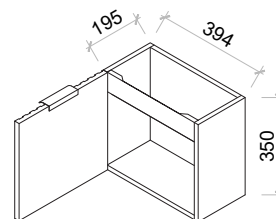

Maya 400

MY400VTY

Size: 400 (W) x 220 (D) x 415mm (H)

Ceramic Basin | Gloss white & matte white

Basin is reversible | Left or right hand side

Enya vanities are made from premium solid wood multilayer board for stability, wear and water resistance.

Available in premium matte white paint finish or American Oak timber veneer in Natural Oak, Ebony Oak or Walnut Oak.

Premium soft close Blum door hinges.

Handles: Choose from Brushed Brass, Brushed Nickel, Gunmetal & Matte Black.

Vanity cabinet is a single door hinged on the left hand side.

Residential Warranty: 5 years | Commercial Warranty: 1 year

Maya is distinguished by its sculpted linear panelling and seamless integrated handles, combining practicality with elegance. A true statement piece, it reflects crafted luxury inside and out.

HOW TO CHOOSE YOUR VANITY

MY400VTY + Cabinet Colour + Basin Colour e.g. **MY400VTY.WH.MW.BB**

1 Pick Your Cabinet		1 Pick Your Basin		3 Pick Your Handle							
NAME	CODE	CABINET COLOUR		BASIN COLOUR		HANDLE COLOURS					
Maya 400	MY400VTY	☐ WH White	☐ NO Natural Oak	☐ EO Ebony Oak	☐ WO Walnut Oak	☐ WH Gloss White	☐ MW Matte White	☐ BB Brushed Brass	☐ BN Brushed Nickel	☐ GN Gunmetal	☐ MB Matte Black