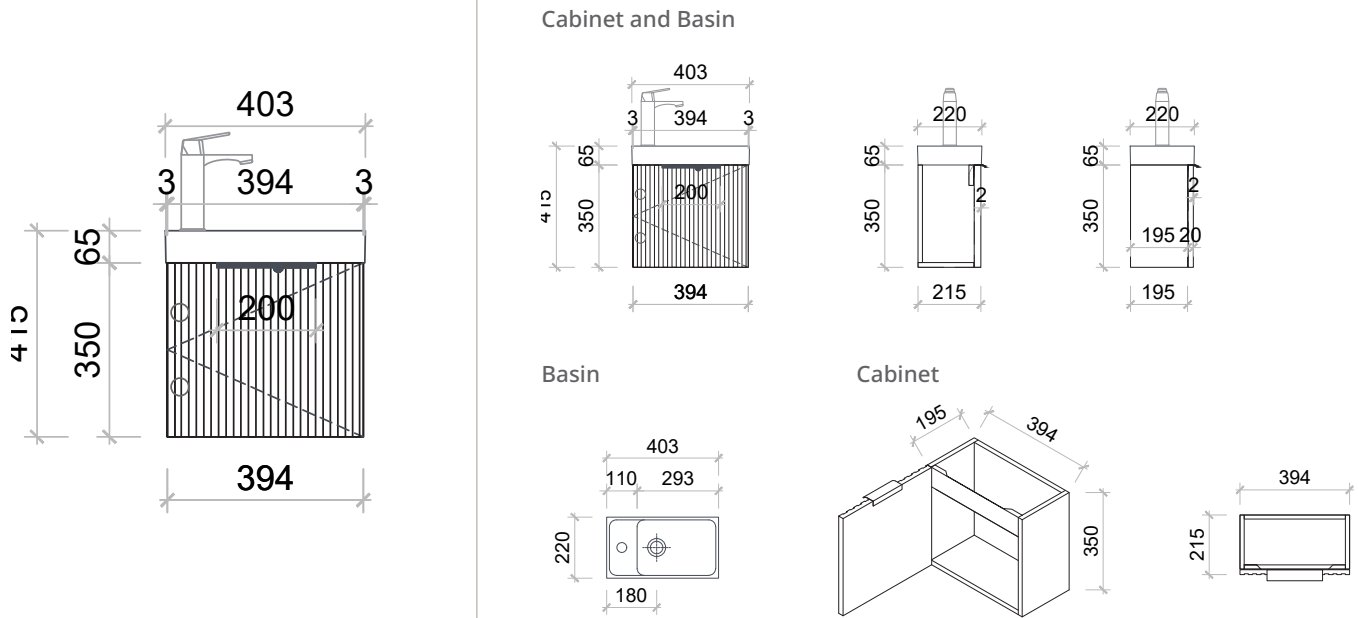

Maya 400

MY400VTY

Size: 400 (W) x 220 (D) x 415mm (H)

Ceramic Basin | Gloss white & matte white

Basin is reversible | Left or right hand side

Enya vanities are made from premium solid wood multilayer board for stability, wear and water resistance.

Vanity cabinet is a single door hinged on the left hand side.

Residential Warranty: 5 years | Commercial Warranty: 1 year

Maya is distinguished by its sculpted linear panelling and seamless integrated handles, combining practicality with elegance. A true statement piece, it reflects crafted luxury inside and out.