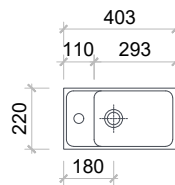

Maya 400

MY400VTY

Size: 400 (W) x 220 (D) x 415mm (H)

Ceramic Basin | Gloss white & matte white

Basin is reversible | Left or right hand side

Enya vanities are made from premium solid wood multilayer board for stability, wear and water resistance.

Available in premium matte white paint finish or American Oak timber veneer in Natural Oak, Ebony Oak or Walnut Oak.

Premium soft close Blum door hinges.

Handles: Choose from Brushed Brass, Brushed Nickel, Gunmetal & Matte Black.

Vanity cabinet is a single door hinged on the left hand side.

Residential Warranty: 5 years | Commercial Warranty: 1 year

Maya is distinguished by its sculpted linear panelling and seamless integrated handles, combining practicality with elegance. A true statement piece, it reflects crafted luxury inside and out.

HOW TO CHOOSE YOUR VANITY

MY400VTY + Cabinet Colour + Basin Colour e.g. **MY400VTY.WH.MW.BB**

1 Pick Your Cabinet		1 Pick Your Basin		3 Pick Your Handle							
NAME	CODE	CABINET COLOUR		BASIN COLOUR		HANDLE COLOURS					
Maya 400	MY400VTY	☐ WH White	☐ NO Natural Oak	☐ EO Ebony Oak	☐ WO Walnut Oak	☐ WH Gloss White	☐ MW Matte White	☐ BB Brushed Brass	☐ BN Brushed Nickel	☐ GN Gunmetal	☐ MB Matte Black