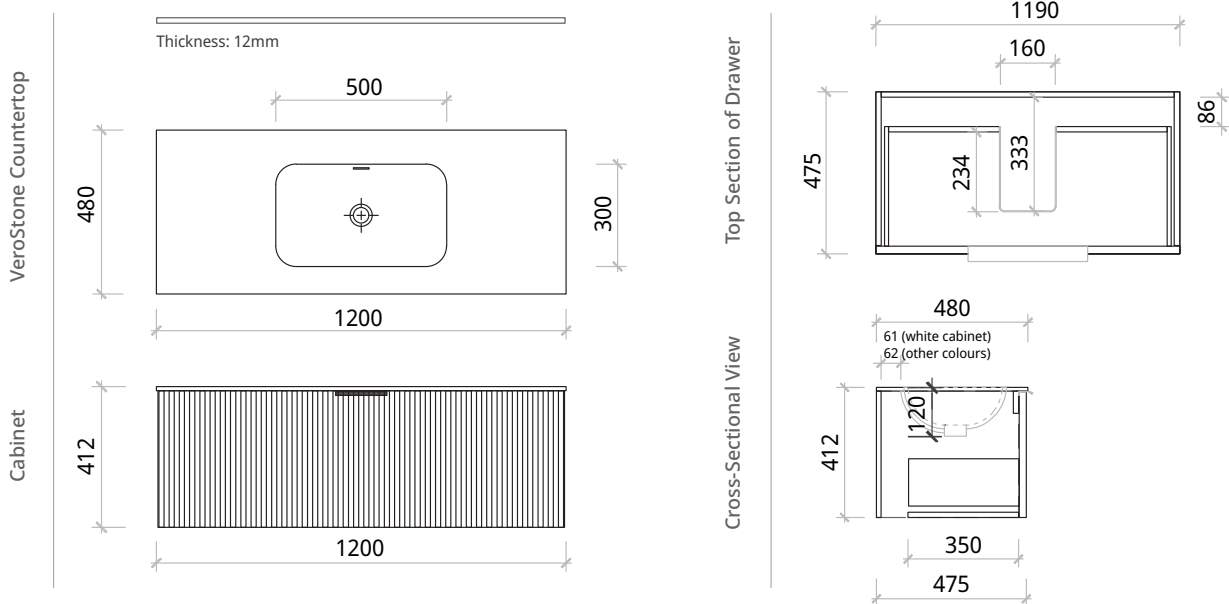

Size: 1200 (W) x 480 (D) x 412mm (H)

Includes small vanity storage in matching colour.

Enya vanities are made from premium solid wood multilayer board for stability, wear and water resistance.

Available in either Premium Matte White Paint finish or American Oak timber veneer in Natural Oak, Ebony Oak or Walnut Oak.

Premium soft close Hettich drawer runners.

Handles: Choose from Brushed Brass, Brushed Nickel, Gunmetal & Matte Black.

Residential Warranty: 5 years | Commercial Warranty: 1 year

Select from either the VeroStone Bo inset basin or Ada benchtop in Matte White.

For full flexibility, VeroStone tops come with no tapholes and/or waste holes that can be drilled on site.

Maya is distinguished by its sculpted linear panelling and seamless integrated handles, combining practicality with elegance.

A true statement piece, it reflects crafted luxury inside and out.