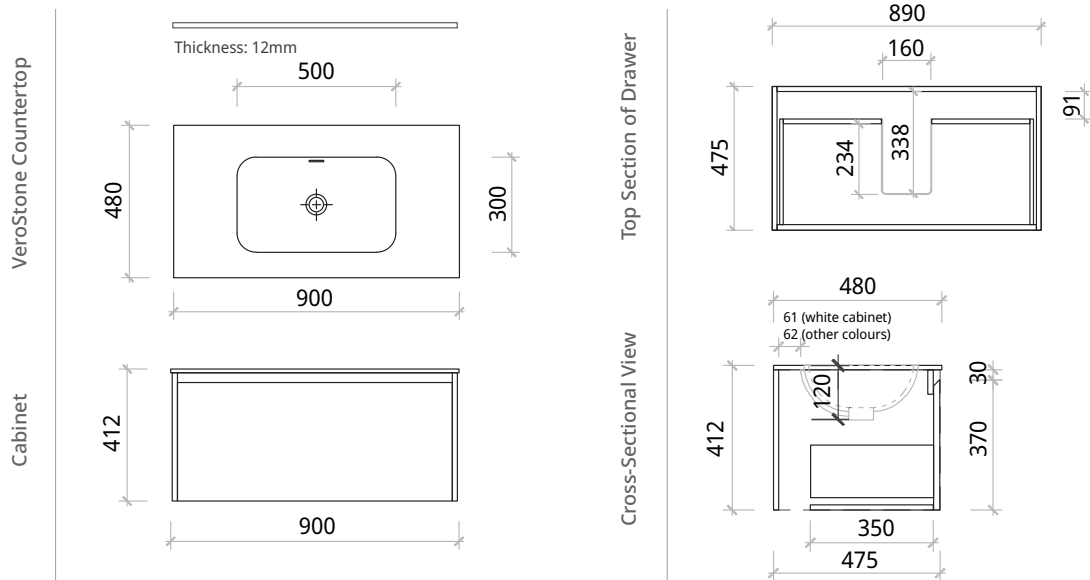

Size: 900 (W) x 480 (D) x 412mm (H)

Enya vanities are made from premium solid wood multilayer board for stability, wear and water resistance.

Available in either Premium Matte White Paint finish or American Oak timber veneer in Natural Oak, Ebony Oak or Walnut Oak.

Premium soft close Hettich drawer runners.

Residential Warranty: 5 years | Commercial Warranty: 1 year

Select from either the VeroStone Bo inset basin or Ada benchtop in Matte White.

For full flexibility, VeroStone tops come with no tapholes and/or waste holes that can be drilled on site.

Lusso is designed for real life - stylish, flexible and perfect for a wide variety of bathrooms.

Simple, versatile and effortlessly elegant, it proves everyday luxury is within reach.