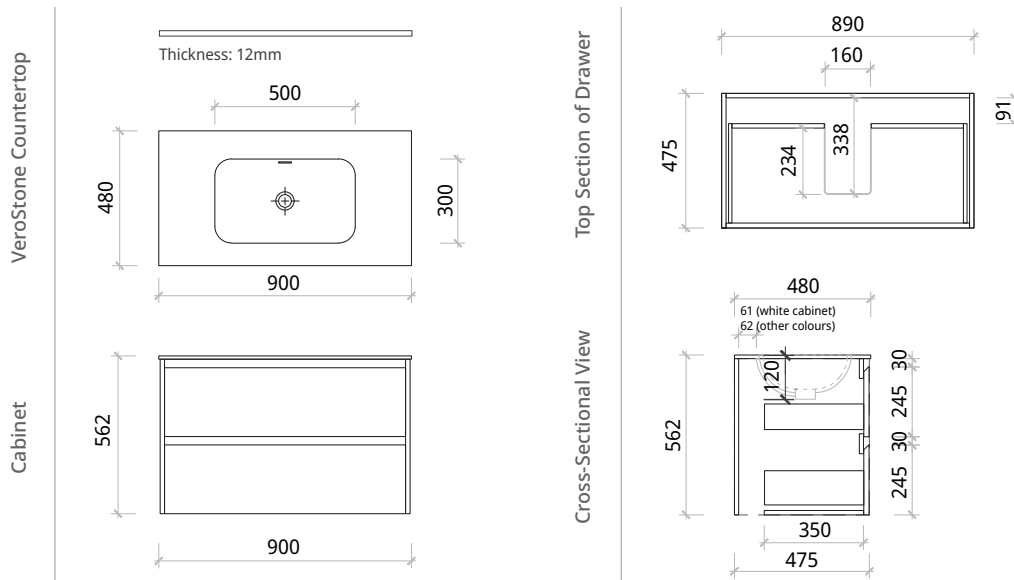

Size: 900 (W) x 480 (D) x 562mm (H)

Enya vanities are made from premium solid wood multilayer board for stability, wear and water resistance.

Available in either Premium Matte White Paint finish or American Oak timber veneer in Natural Oak, Ebony Oak or Walnut Oak.

Premium soft close Hettich drawer runners.

Residential Warranty: 5 years | Commercial Warranty: 1 year

Select from either the VeroStone Bo inset basin or Ada benchtop in Matte White.

For full flexibility, VeroStone tops come with no tapholes and/or waste holes that can be drilled on site.

Lusso is designed for real life - stylish, flexible and perfect for a wide variety of bathrooms. Simple, versatile and effortlessly elegant, it proves everyday luxury is within reach.