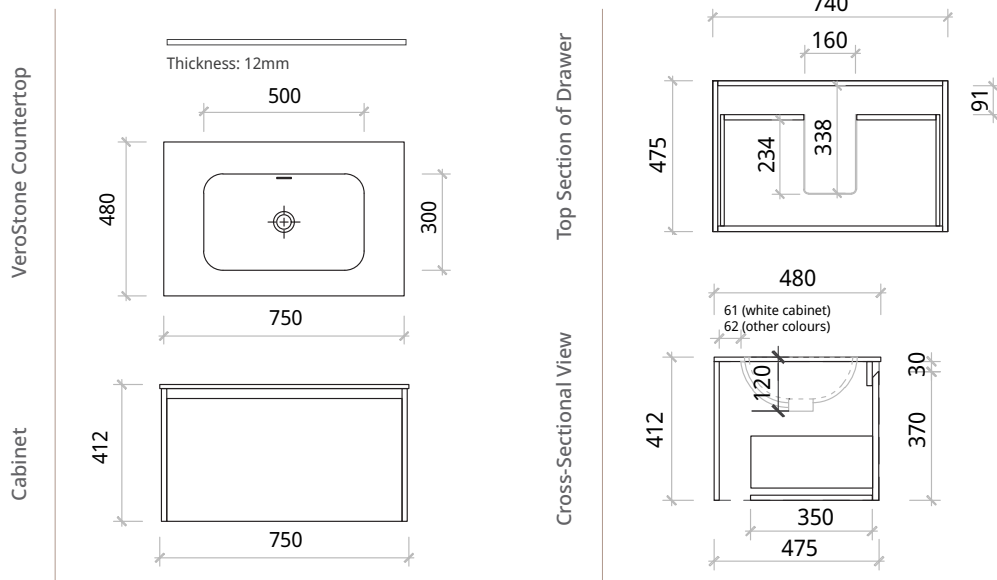

Size: 750 (W) x 480 (D) x 412mm (H)

Enya vanities are made from premium solid wood multilayer board for stability, wear and water resistance.

Available in either Premium Matte White Paint finish or American Oak timber veneer in Natural Oak, Ebony Oak or Walnut Oak.

Premium soft close Hettich drawer runners.

Residential Warranty: 5 years | Commercial Warranty: 1 year

Select from either the VeroStone Bo inset basin or Ada benchtop in Matte White.

For full flexibility, VeroStone tops come with no tapholes and/or waste holes that can be drilled on site.

Lusso is designed for real life - stylish, flexible and perfect for a wide variety of bathrooms.

Simple, versatile and effortlessly elegant, it proves everyday luxury is within reach.