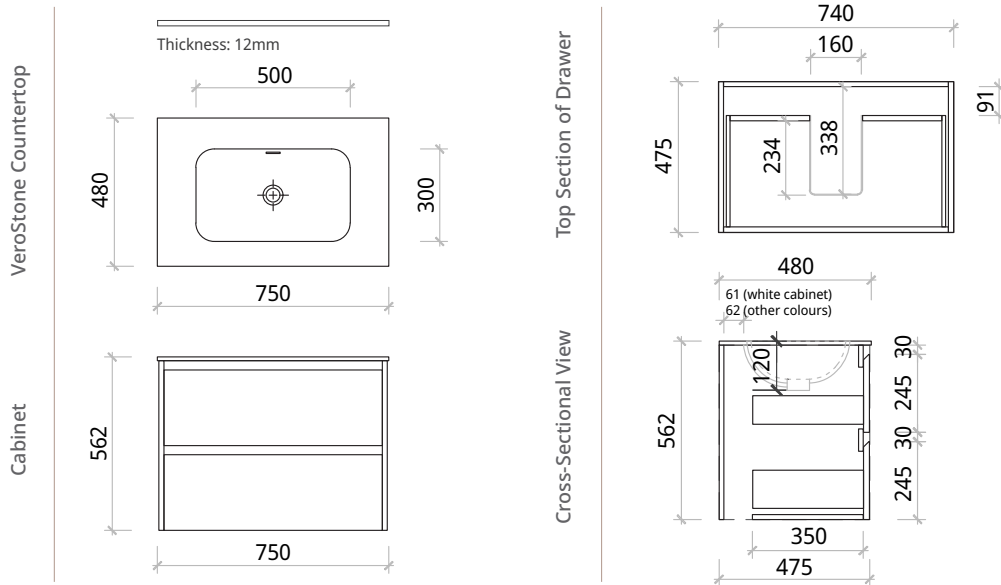

Size: 750 (W) x 480 (D) x 562mm (H)

Enya vanities are made from premium solid wood multilayer board for stability, wear and water resistance.

Available in either Premium Matte White Paint finish or American Oak timber veneer in Natural Oak, Ebony Oak or Walnut Oak.

Premium soft close Hettich drawer runners.

Residential Warranty: 5 years | Commercial Warranty: 1 year

Select from either the VeroStone Bo inset basin or Ada benchtop in Matte White.

For full flexibility, VeroStone tops come with no tapholes and/or waste holes that can be drilled on site.

Lusso is designed for real life - stylish, flexible and perfect for a wide variety of bathrooms. Simple, versatile and effortlessly elegant, it proves everyday luxury is within reach.