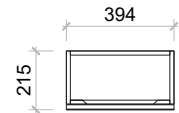

Cabinet

HOW TO CHOOSE YOUR VANITY

LU400VTY + Cabinet Colour + Basin Colour e.g. **LU400VTY.WH.MW**

1 Pick Your Cabinet

1 Pick Your Basin

NAME	CODE	CABINET COLOUR	BASIN COLOUR
Lusso 400	LU400VTY	WH White NO Natural Oak EO Ebony Oak WO Walnut Oak	WH Gloss White MW Matte White