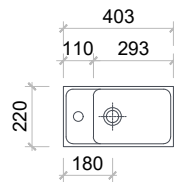

Lusso 400

LU400VTY

Size: 400 (W) x 220 (D) x 415mm (H)

Ceramic Basin | Gloss white & matte white

Basin is reversible | Left or right hand side

Enya vanities are made from premium solid wood multilayer board for stability, wear and water resistance.

Available in premium matte white paint finish or American Oak timber veneer in Natural Oak, Ebony Oak or Walnut Oak.

Premium soft close Blum door hinges.

Vanity cabinet is a single door is hinged on the left hand side.

Residential Warranty: 5 years | Commercial Warranty: 1 year

Lusso is designed for real life - stylish, flexible and perfect for a wide variety of bathrooms. Simple, versatile and effortlessly elegant, it proves everyday luxury is within reach.

Cabinet and Basin

Basin

Cabinet

HOW TO CHOOSE YOUR VANITY

LU400VTY + Cabinet Colour + Basin Colour e.g. **LU400VTY.WH.MW**

1 Pick Your Cabinet

1 Pick Your Basin

NAME	CODE	CABINET COLOUR	BASIN COLOUR
Lusso 400	LU400VTY	WH White NO Natural Oak EO Ebony Oak WO Walnut Oak	WH Gloss White MW Matte White