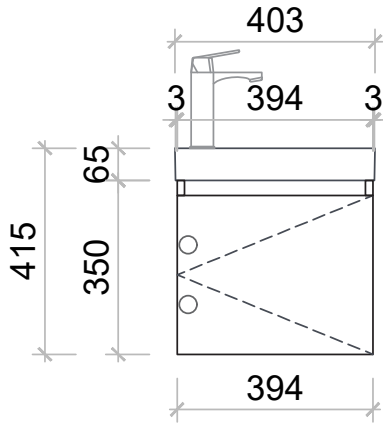

Cabinet and Basin

Basin

Cabinet