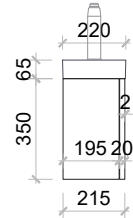

Cabinet and Basin