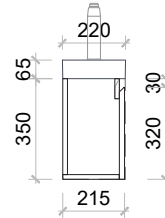

Cabinet and Basin