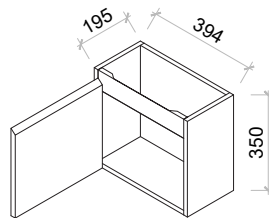

Cabinet

HOW TO CHOOSE YOUR VANITY

LU400VTY + Cabinet Colour + Basin Colour e.g. **LU400VTY.WH.MW**

1 Pick Your Cabinet

1 Pick Your Basin

NAME	CODE	CABINET COLOUR	BASIN COLOUR
Lusso 400	LU400VTY	WH White NO Natural Oak EO Ebony Oak WO Walnut Oak	WH Gloss White MW Matte White