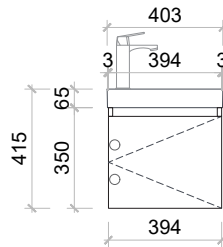

Cabinet and Basin