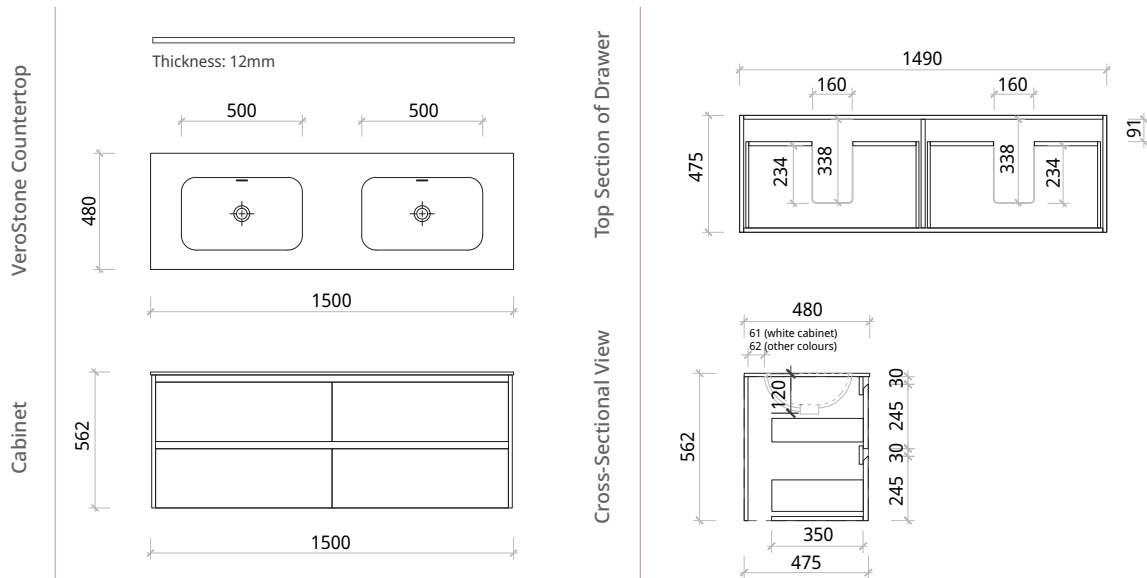

Size: 1500 (W) x 480 (D) x 562mm (H)

Enya vanities are made from premium solid wood multilayer board for stability, wear and water resistance.

Available in either Premium Matte White Paint finish or American Oak timber veneer in Natural Oak, Ebony Oak or Walnut Oak.

Premium soft close Hettich drawer runners.

Residential Warranty: 5 years | Commercial Warranty: 1 year

Select from either the VeroStone Bo inset basin or Ada benchtop in Matte White.

For full flexibility, VeroStone tops come with no tapholes and/or waste holes that can be drilled on site.

Lusso is designed for real life - stylish, flexible and perfect for a wide variety of bathrooms. Simple, versatile and effortlessly elegant, it proves everyday luxury is within reach.