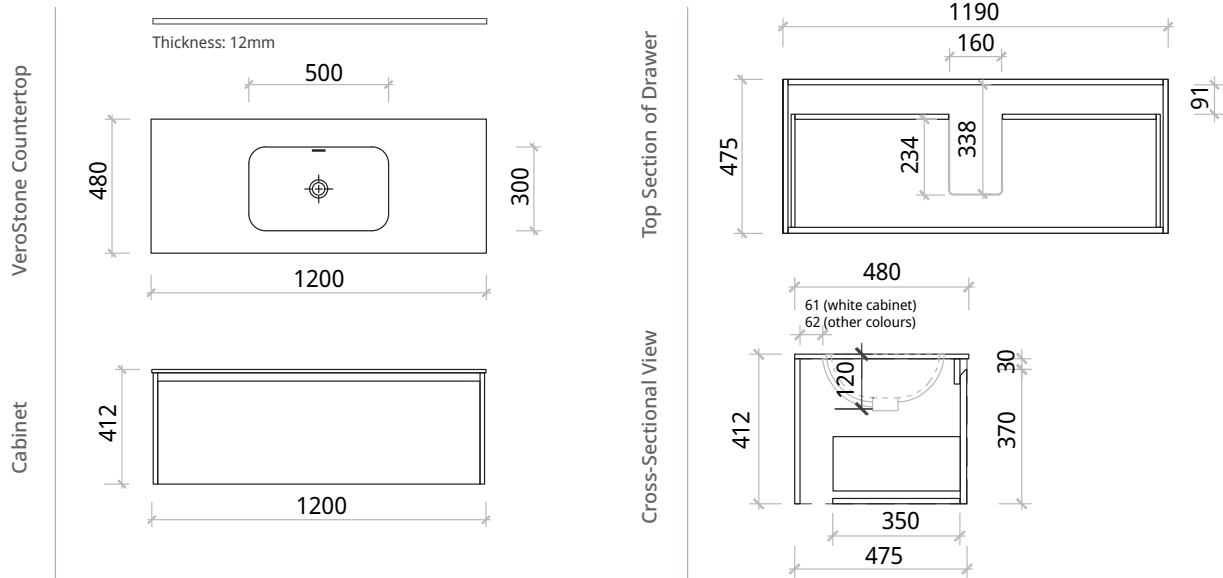

Size: 1200 (W) x 480 (D) x 412mm (H)

Enya vanities are made from premium solid wood multilayer board for stability, wear and water resistance.

Available in either Premium Matte White Paint finish or American Oak timber veneer in Natural Oak, Ebony Oak or Walnut Oak.

Premium soft close Hettich drawer runners.

Residential Warranty: 5 years | Commercial Warranty: 1 year

Select from either the VeroStone Bo inset basin or Ada benchtop in Matte White.

For full flexibility, VeroStone tops come with no tapholes and/or waste holes that can be drilled on site.

Lusso is designed for real life - stylish, flexible and perfect for a wide variety of bathrooms.

Simple, versatile and effortlessly elegant, it proves everyday luxury is within reach.