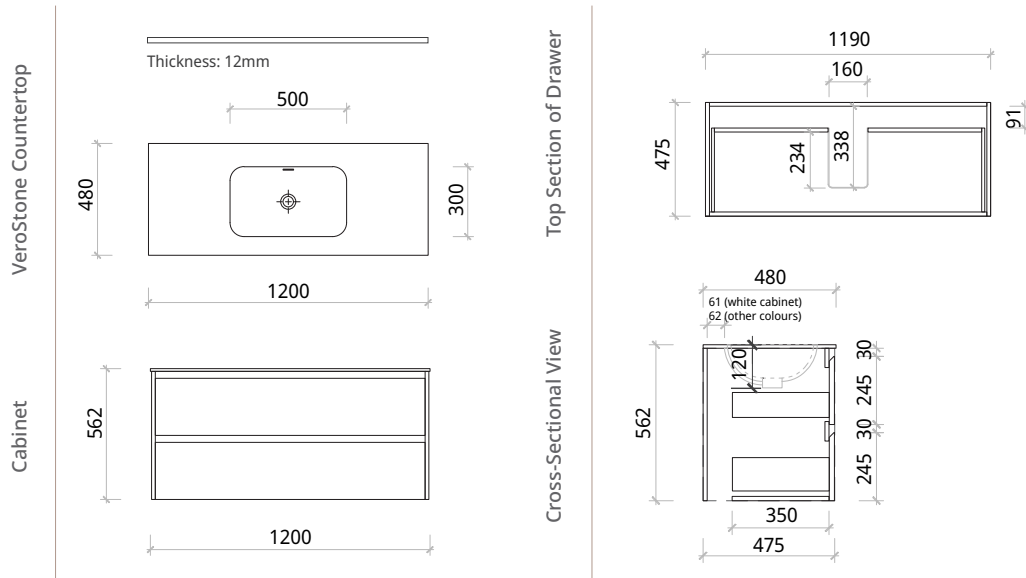

Size: 1200 (W) x 480 (D) x 562mm (H)

Enya vanities are made from premium solid wood multilayer board for stability, wear and water resistance.

Available in either Premium Matte White Paint finish or American Oak timber veneer in Natural Oak, Ebony Oak or Walnut Oak.

Premium soft close Hettich drawer runners.

Residential Warranty: 5 years | Commercial Warranty: 1 year

Select from either the VeroStone Bo inset basin or Ada benchtop in Matte White.

For full flexibility, VeroStone tops come with no tapholes and/or waste holes that can be drilled on site.

Lusso is designed for real life - stylish, flexible and perfect for a wide variety of bathrooms. Simple, versatile and effortlessly elegant, it proves everyday luxury is within reach.