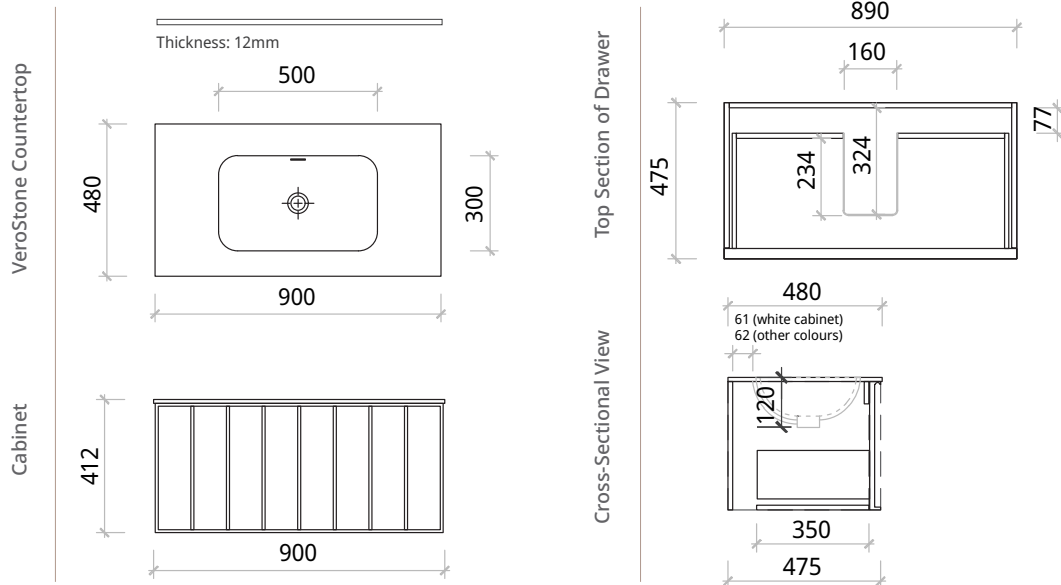

Freya 900

FR900VTY

Size: 900 (W) x 480 (D) x 412mm (H)

Includes small vanity storage in matching colour.

Enya vanities are made from premium solid wood multilayer board for stability, wear and water resistance.

Select from either the VeroStone Bo inset basin or Ada benchtop in Matte White.

For full flexibility, VeroStone tops come with no tapholes and/or waste holes that can be drilled on site.

Freya is distinguished by its sculpted linear panelling and seamless integrated handles, combining practicality with elegance. A true statement piece, it reflects crafted luxury inside and out.