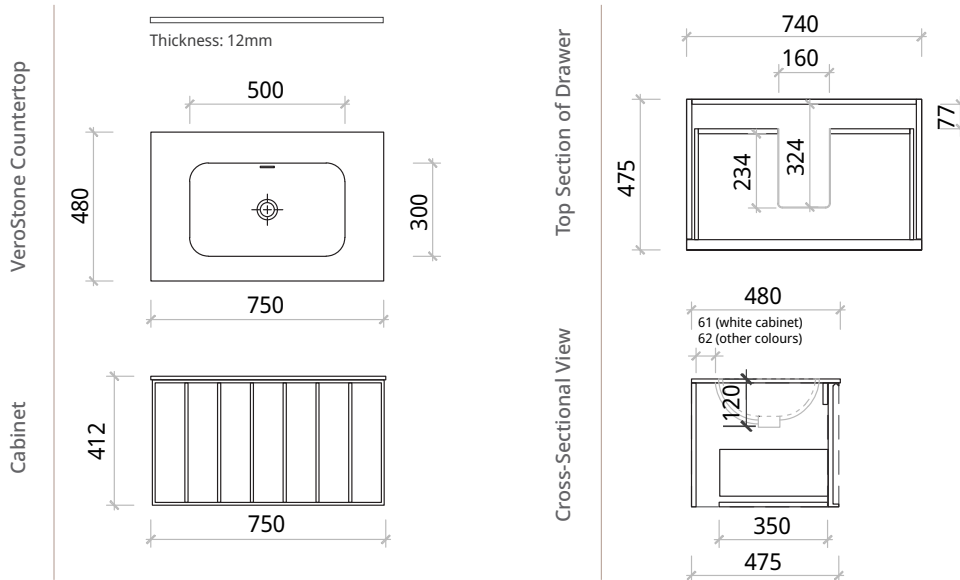

Freya 750

FR750VTY

Size: 750 (W) x 480 (D) x 412mm (H)

Includes small vanity storage in matching colour.

Enya vanities are made from premium solid wood multilayer board for stability, wear and water resistance.

Select from either the VeroStone Bo inset basin or Ada benchtop in Matte White.

For full flexibility, VeroStone tops come with no tapholes and/or waste holes that can be drilled on site.

Freya is distinguished by its sculpted linear panelling and seamless integrated handles, combining practicality with elegance. A true statement piece, it reflects crafted luxury inside and out.