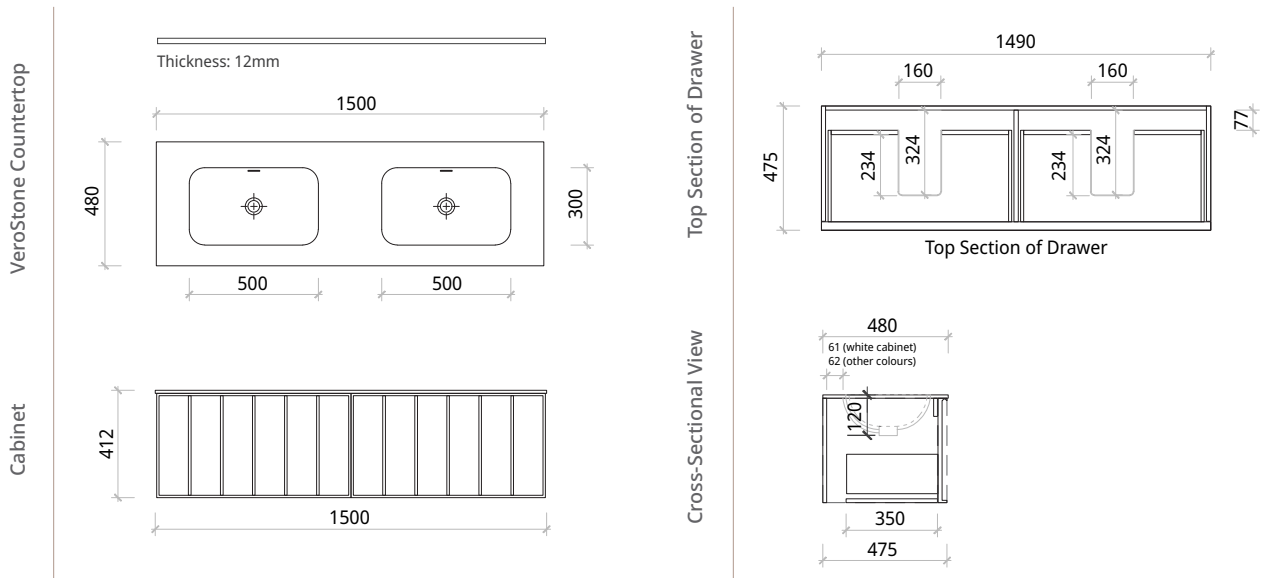

## Freya 1500 - 2 Drawer

FR1500VTY

Size: 1500 (W) x 480 (D) x 412mm (H)

Includes large and small storage units in matching colour.

Enya vanities are made from premium solid wood multilayer board for stability, wear and water resistance.

Select from either the VeroStone Bo inset basin or Ada benchtop in Matte White.

For full flexibility, VeroStone tops come with no tapholes and/or waste holes that can be drilled on site.

Freya is distinguished by its sculpted linear panelling and seamless integrated e.g handles, combining practicality with elegance. A true statement piece, it reflects crafted luxury inside and out.