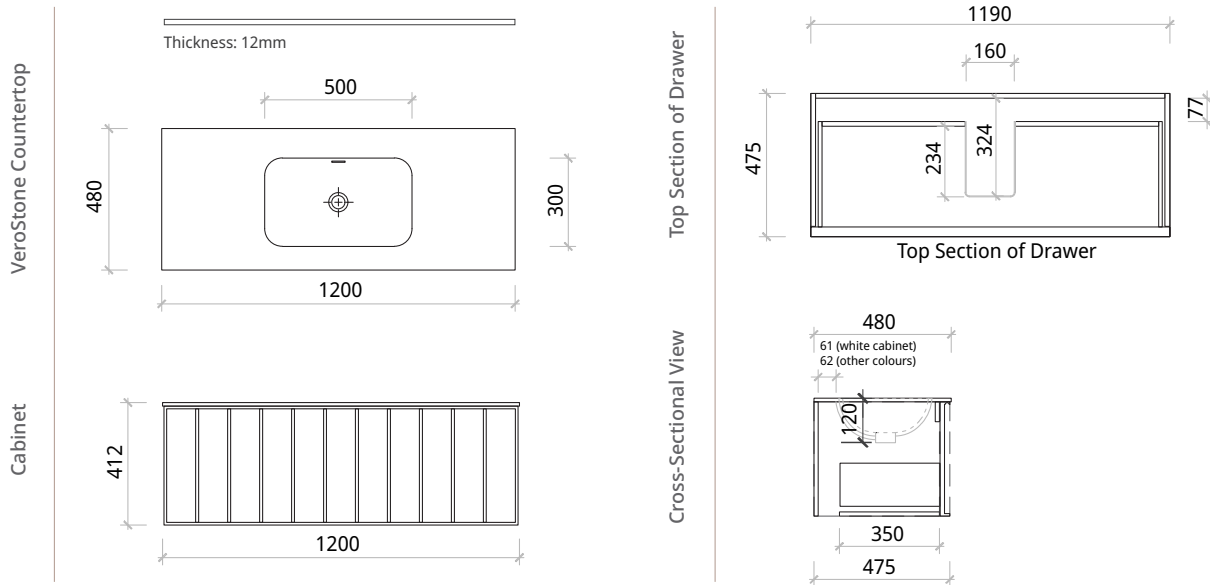

Freya 1200

FR1200VTY

Size: 1200 (W) x 480 (D) x 412mm (H)

Includes large vanity storage in matching colour.

Enya vanities are made from premium solid wood multilayer board for stability, wear and water resistance.

Select from either the VeroStone Bo inset basin or Ada benchtop in Matte White.

For full flexibility, VeroStone tops come with no tapholes and/or waste holes that can be drilled on site.

Freya is distinguished by its sculpted linear panelling and seamless integrated e.g handles, combining practicality with elegance. A true statement piece, it reflects crafted luxury inside and out.