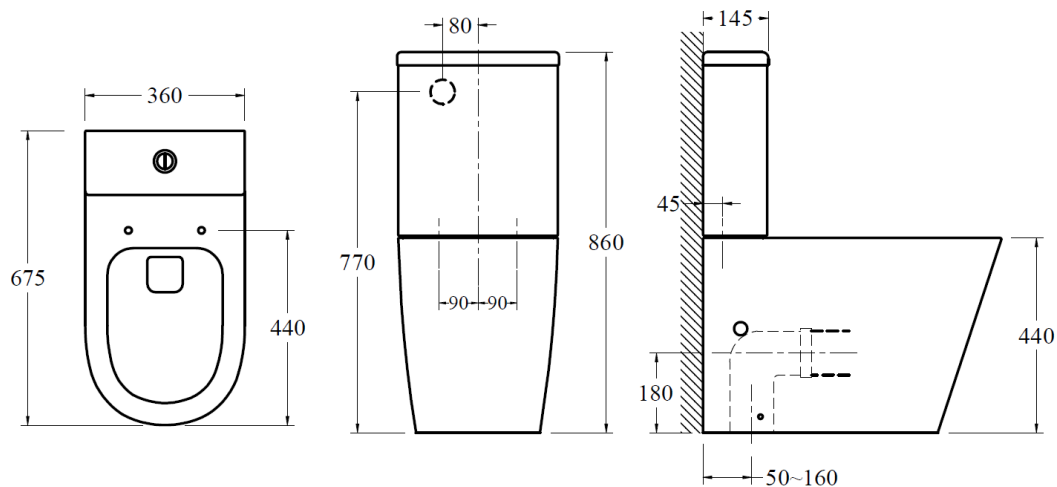

Avalon Overheight Toilet Suite

ENYAOHBTW

Please carefully review all installation instructions. Failure to comply with manufacturer's recommendations will void warranty.

Colour: White
 Two Piece Toilet
 Dimensions: D675mm x W360mm x H860mm
 4 Star WELS Rating
 Rimless Flushing System
 Hand Finished Vitreous China
 Slim Soft Close Seat
 5 Year Warranty / 1 Year on Seat and Spare Parts
 P Trap: 180mm
 S Trap: 50-160mm or 90-200mm using pan converter, code 15019.10 (sold separately)

The Avalon Overheight Toilet Suite features Hyper Jet Flushing Technology. The innovative design of the Enya toilet features a rear Hyper-Jet water projection rather than the traditional flushing mechanism where water pours down the rim. Through the powerful delivery of water, maximum cleaning of the inner bowl is achieved.