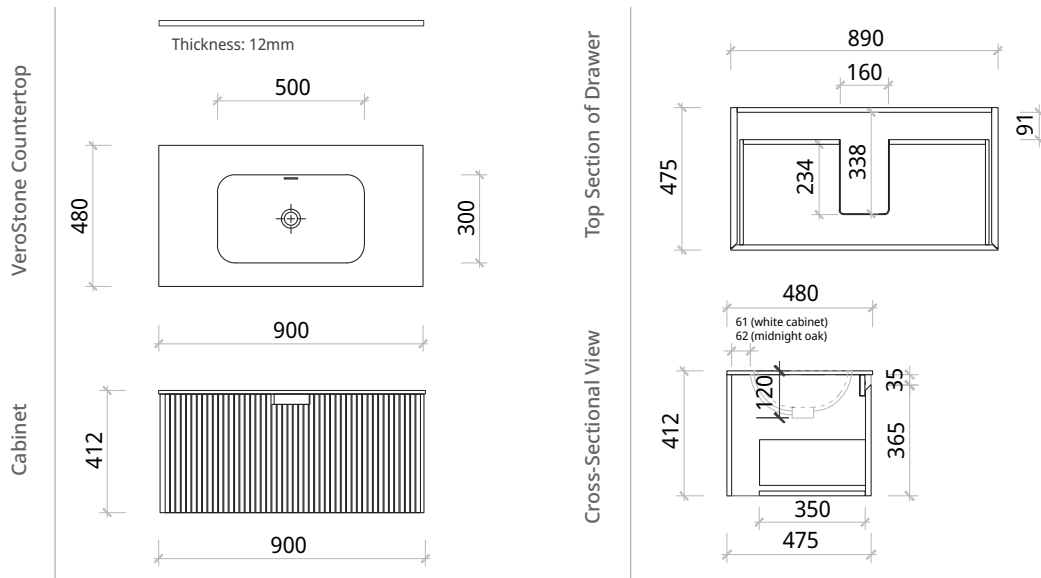

Avalon 900

AV900VTY

Size: 900 (W) x 480 (D) x 412mm (H)

Enya vanities are made from premium solid wood multilayer board for stability, wear and water resistance.

Premium soft close Hettich drawer runners.

For full flexibility, VeroStone tops come with no tapholes and/or waste holes that can be drilled on site.

Avalon introduces elevated design with its signature vertical fluting, adding depth and texture to the bathroom. Its sleek floating form offers a modern statement that feels both versatile and timeless.