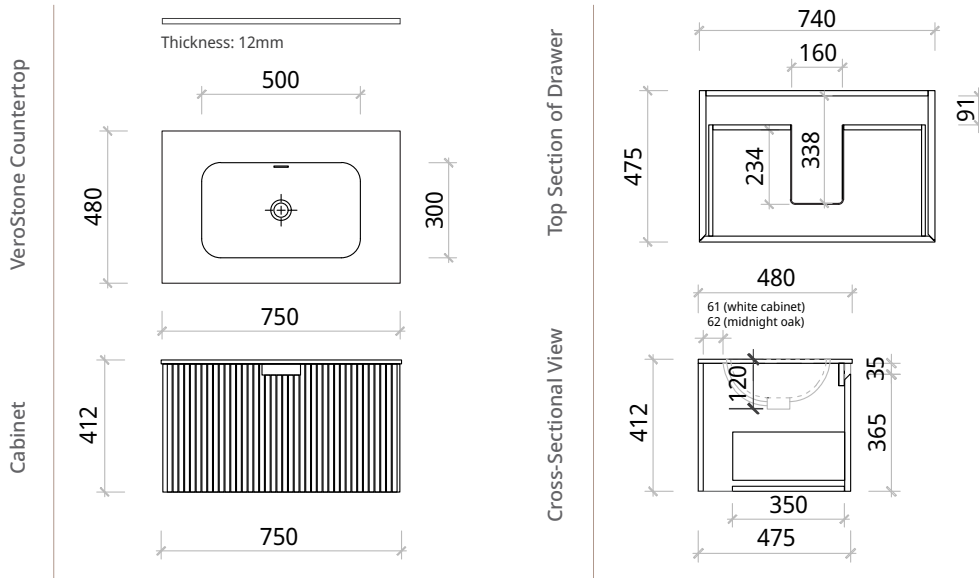

Avalon 750

AV750VTY

Size: 750 (W) x 480 (D) x 412mm (H)

Enya vanities are made from premium solid wood multilayer board for stability, wear and water resistance.

Premium soft close Hettich drawer runners.

For full flexibility, VeroStone tops come with no tapholes and/or waste holes that can be drilled on site.

Avalon introduces elevated design with its signature vertical fluting, adding depth and texture to the bathroom. Its sleek floating form offers a modern statement that feels both versatile and timeless.