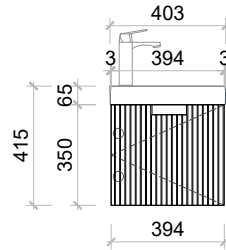

Cabinet and Basin

Basin