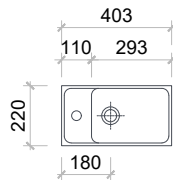

Avalon 400

AV400VTY

Size: 400 (W) x 220 (D) x 415mm (H)

Ceramic Basin | Gloss white & matte white

Basin is reversible | Left or right hand side

Enya vanities are made from premium solid wood multilayer board for stability, wear and water resistance.

Premium soft close Blum door hinges.

Vanity cabinet is a single door hinged on the left hand side.

Available in premium matte white paint finish or American Oak timber veneer in Midnight Oak.

Residential Warranty: 5 years | Commercial Warranty: 1 year

Avalon introduces elevated design with its signature vertical fluting, adding depth and texture to the bathroom. Its sleek floating form offers a modern statement that feels both versatile and timeless.

HOW TO CHOOSE YOUR VANITY

AV400VTY + Cabinet Colour + Basin Colour e.g. **AV400VTY.WH.MW**

1 Pick Your Cabinet

1 Pick Your Basin

NAME	CODE	CABINET COLOUR	BASIN COLOUR
Avalon 400	AV400VTY	☐ WH White ☒ MO Midnight Oak	☐ WH Gloss White ☒ MW Matte White