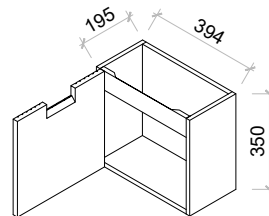

Avalon 400

AV400VTY

Size: 400 (W) x 220 (D) x 415mm (H)

Ceramic Basin | Gloss white & matte white

Basin is reversible | Left or right hand side

Enya vanities are made from premium solid wood multilayer board for stability, wear and water resistance.

Premium soft close Blum door hinges.

Vanity cabinet is a single door hinged on the left hand side.

Available in premium matte white paint finish or American Oak timber veneer in Midnight Oak.

Residential Warranty: 5 years | Commercial Warranty: 1 year

Avalon introduces elevated design with its signature vertical fluting, adding depth and texture to the bathroom. Its sleek floating form offers a modern statement that feels both versatile and timeless.

HOW TO CHOOSE YOUR VANITY

AV400VTY + Cabinet Colour + Basin Colour e.g. **AV400VTY.WH.MW**

1 Pick Your Cabinet

1 Pick Your Basin

NAME	CODE	CABINET COLOUR	BASIN COLOUR
Avalon 400	AV400VTY	☐ WH White ☒ MO Midnight Oak	☐ WH Gloss White ☒ MW Matte White