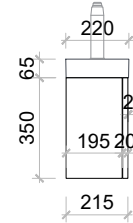

Avalon 400

AV400VTY

Size: 400 (W) x 220 (D) x 415mm (H)

Ceramic Basin | Gloss white & matte white

Basin is reversible | Left or right hand side

Enya vanities are made from premium solid wood multilayer board for stability, wear and water resistance.

Premium soft close Blum door hinges.

Vanity cabinet is a single door hinged on the left hand side.

Available in premium matte white paint finish or American Oak timber veneer in Midnight Oak.

Residential Warranty: 5 years | Commercial Warranty: 1 year

Avalon introduces elevated design with its signature vertical fluting, adding depth and texture to the bathroom. Its sleek floating form offers a modern statement that feels both versatile and timeless.

Cabinet and Basin

Basin

Cabinet

HOW TO CHOOSE YOUR VANITY

AV400VTY + Cabinet Colour + Basin Colour e.g. **AV400VTY.WH.MW**

1 Pick Your Cabinet

1 Pick Your Basin

NAME	CODE	CABINET COLOUR	BASIN COLOUR
Avalon 400	AV400VTY	☐ WH White ☒ MO Midnight Oak	☐ WH Gloss White ☒ MW Matte White