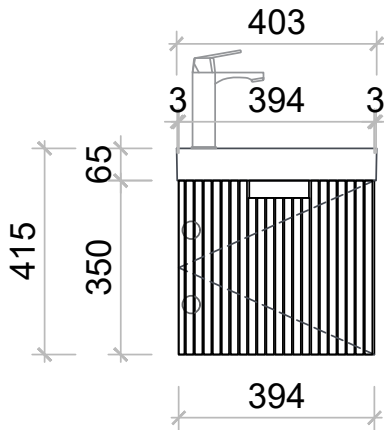

Size: 400 (W) x 220 (D) x 415mm (H)

Ceramic Basin | Gloss white & matte white

Basin is reversible | Left or right hand side

Enya vanities are made from premium solid wood multilayer board for stability, wear and water resistance.

Premium soft close Blum door hinges.

Vanity cabinet is a single door hinged on the left hand side.

Available in premium matte white paint finish or American Oak timber veneer in Midnight Oak.

Residential Warranty: 5 years | Commercial Warranty: 1 year

Avalon introduces elevated design with its signature vertical fluting, adding depth and texture to the bathroom. Its sleek floating form offers a modern statement that feels both versatile and timeless.