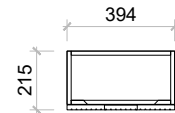

Avalon 400

AV400VTY

Size: 400 (W) x 220 (D) x 415mm (H)

Ceramic Basin | Gloss white & matte white

Basin is reversible | Left or right hand side

Enya vanities are made from premium solid wood multilayer board for stability, wear and water resistance.

Premium soft close Blum door hinges.

Vanity cabinet is a single door hinged on the left hand side.

Available in premium matte white paint finish or American Oak timber veneer in Midnight Oak.

Residential Warranty: 5 years | Commercial Warranty: 1 year

Avalon introduces elevated design with its signature vertical fluting, adding depth and texture to the bathroom. Its sleek floating form offers a modern statement that feels both versatile and timeless.

HOW TO CHOOSE YOUR VANITY

AV400VTY + Cabinet Colour + Basin Colour e.g. **AV400VTY.WH.MW**

1 Pick Your Cabinet

1 Pick Your Basin

NAME	CODE	CABINET COLOUR	BASIN COLOUR
Avalon 400	AV400VTY	☐ WH White ☒ MO Midnight Oak	☐ WH Gloss White ☒ MW Matte White