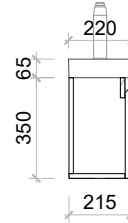

Avalon 400

AV400VTY

Size: 400 (W) x 220 (D) x 415mm (H)

Ceramic Basin | Gloss white & matte white

Basin is reversible | Left or right hand side

Enya vanities are made from premium solid wood multilayer board for stability, wear and water resistance.

Premium soft close Blum door hinges.

Vanity cabinet is a single door hinged on the left hand side.

Available in premium matte white paint finish or American Oak timber veneer in Midnight Oak.

Residential Warranty: 5 years | Commercial Warranty: 1 year

Avalon introduces elevated design with its signature vertical fluting, adding depth and texture to the bathroom. Its sleek floating form offers a modern statement that feels both versatile and timeless.

Cabinet

HOW TO CHOOSE YOUR VANITY

AV400VTY + Cabinet Colour + Basin Colour e.g. **AV400VTY.WH.MW**

1 Pick Your Cabinet

1 Pick Your Basin

NAME	CODE	CABINET COLOUR	BASIN COLOUR
Avalon 400	AV400VTY	☐ WH White ☒ MO Midnight Oak	☐ WH Gloss White ☒ MW Matte White