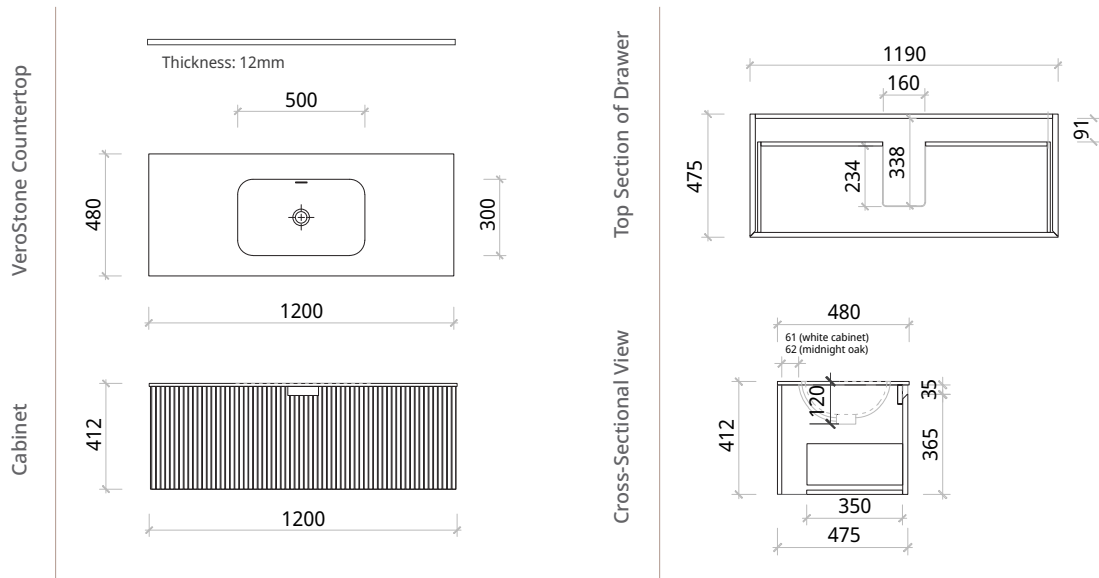

Avalon 1200

AV1200VTY

Size: 1200 (W) x 480 (D) x 412mm (H)

Enya vanities are made from premium solid wood multilayer board for stability, wear and water resistance.

Premium soft close Hettich drawer runners.

For full flexibility, VeroStone tops come with no tapholes and/or waste holes that can be drilled on site.

Avalon introduces elevated design with its signature vertical fluting, adding depth and texture to the bathroom. Its sleek floating form offers a modern statement that feels both versatile and timeless.